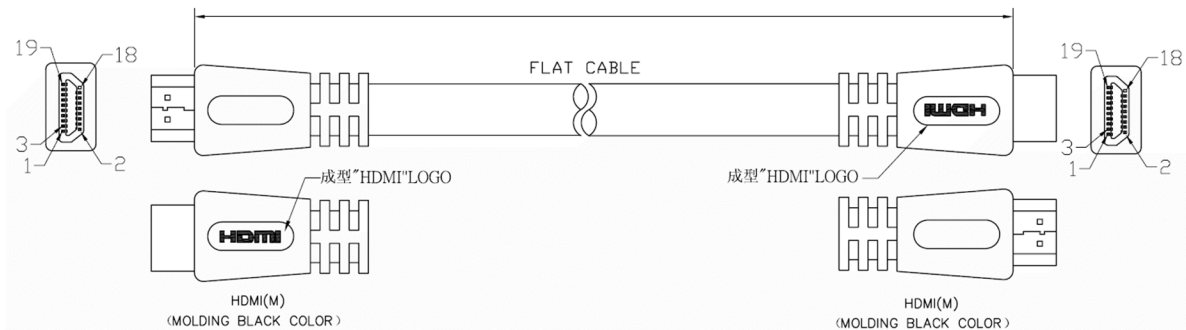

Datasheet

RS PRO 3mtr HDMI M-M High Speed with Ethernet Cable – Flat Cable

Stock number: 182-8575

EN

The RSPRO 3 metre male to male HDMI cable which has a white PVC jacket and an outer diameter of 6mm. The connectors have a gold flash covering to prevent corrosion.

The connector hoods are also made of white PVC and have a strain relief to prevent the jacket splitting around the boot.

The for flex for this cable is flat which makes it perfect for installing into walls.

HDMI is possibly the most common display connection on the market which can be found on devices ranging from PC's, Bluray players, games consoles and more.