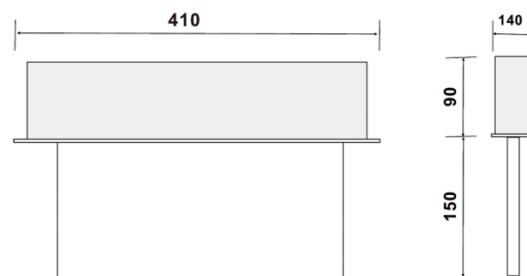

LED Recessed Emergency Exit Sign

Description

The RS Pro 4W Recessed Emergency Exit Sign is suitable for use in both industrial and commercial applications. Supplied maintained, this fitting also has the option to wire as a non-maintained equivalent. This product has an emergency duration of 3 hours and is available with either Up (**253-9979**) and L/R (**253-9981**) arrow legend

Range

253-9979	4W Emergency Recessed Exit Sign with Up Arrow Legend
253-9981	4W Emergency Recessed Exit Sign Left & Right Arrow Legend

Technical Specification

Wattage	4W
Voltage	220-240V
Frequency	50-60Hz
Battery Chemistry	4.8V 1800mAh Ni-Cad
Colour Temperature	6500K
Emergency Duration	3 hours (Minimum)
Indicators	Green, Battery Charge
Material	Steel Body with Acrylic Diffuser
IP Rating	IP20
Dimmable	No
Light Source	Non-replaceable LED
Lifespan	50,000hrs
Standards	BS EN 60598-1 BS EN 50172:2004

Dimensions

	Length	Height	Depth
253-9979	410mm	240mm	140mm
253-9981	410mm	240mm	140mm

No Serviceable parts

Contact your local authority for information concerning the correct disposal of your product