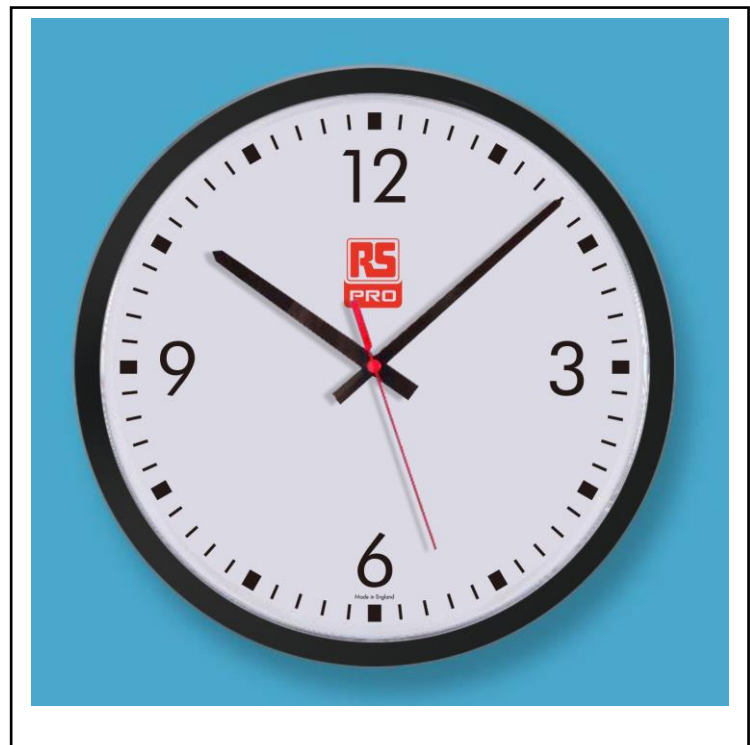

FEATURES

- 31cm dia. black metal case
- Quality low noise quartz movement
- Shatterproof front lens
- R6 battery supplied

RS PRO Wall Clocks

RS Stock No.: 2486687

RS Professionally Approved Products bring to you professional quality parts across all product categories. Our product range has been tested by engineers and provides a comparable quality to the leading brands without paying a premium price.

Product Description

This quality analogue wall clock is suitable for use in any internal location where good design is required together with accurate timekeeping.

Suitable at home, in the office or small industrial buildings, the clock will provide years of service. The powder coated coloured case will make a striking contrast to most backgrounds.

The clock operates using one x R6/AA size battery that is supplied and should last approximately 12 months.

General Specifications

31cm analogue wall clock	
Quartz movement with AA battery supplied	
Shatterproof front lens	