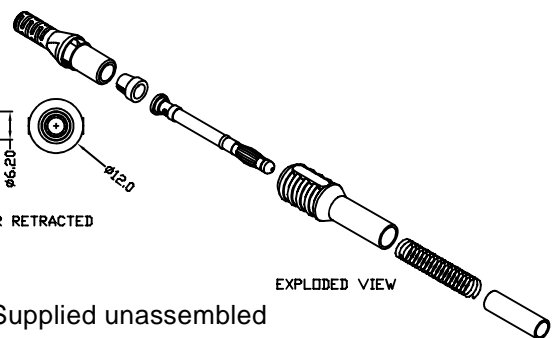

Stock No. 191-7883
 Unshrouded 4mm socket S14.
 Nickel plated.
 5 x Red and 5 x Black Rated
 30V AC, 60V DC, 10A
 maximum.

Stock No. 191-7884
 Shrouded 4mm socket S16C.
 Gold plated.
 5 x Red and 5 x Black Rated
 1000V, 30A maximum, CAT III.

Stock No. 191-7885 - Shrouded 2mm
 socket S18. Gold plated. 1 x Red and 1 x
 Black.

Rated 600V, 10A maximum, CAT III.

Stock No. 191-7887- Retractable 4mm Plug P14XASR Nickel plated
 plug with retractable shroud and cable restraint collet. 1 x Red and
 1 x Black. Rated 1000V, 10A maximum, CAT II. Max cable Ø4.2mm.