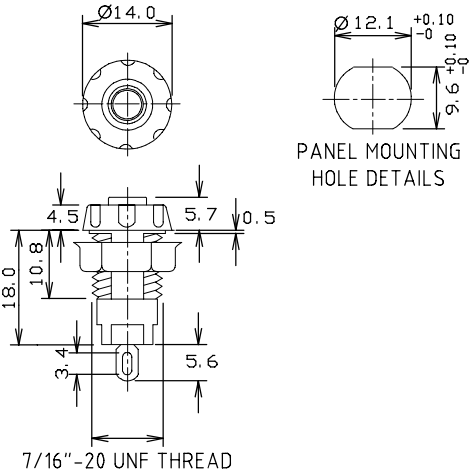

Stock No. 191-7883
 Unshrouded 4mm socket S14.
 Nickel plated.
 5 x Red and 5 x Black Rated
 30V AC, 60V DC, 10A
 maximum.

Stock No. 191-7884
 Shrouded 4mm socket S16C.
 Gold plated.
 5 x Red and 5 x Black Rated
 1000V, 30A maximum, CAT III.

Stock No. 191-7885 - Shrouded 2mm
 socket S18. Gold plated. 1 x Red and 1 x
 Black.

Rated 600V, 10A maximum, CAT III.

Stock No. 191-7887- Retractable 4mm Plug P14XASR Nickel plated
 plug with retractable shroud and cable restraint collet. 1 x Red and
 1 x Black. Rated 1000V, 10A maximum, CAT II. Max cable Ø4.2mm.