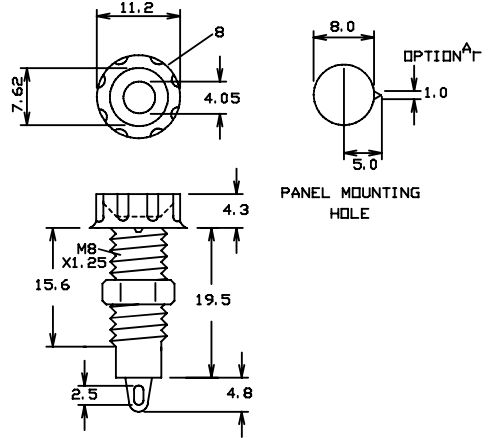

Stock No. 191-7883
 Unshrouded 4mm socket S14.
 Nickel plated.
 5 x Red and 5 x Black Rated
 30V AC, 60V DC, 10A
 maximum.

Stock No. 191-7884
 Shrouded 4mm socket S16C.
 Gold plated.
 5 x Red and 5 x Black Rated
 1000V, 30A maximum, CAT III.

Stock No. 191-7885 - Shrouded 2mm
 socket S18. Gold plated. 1 x Red and 1 x
 Black.

Rated 600V, 10A maximum, CAT III.

Stock No. 191-7887- Retractable 4mm Plug P14XASR Nickel plated
 plug with retractable shroud and cable restraint collet. 1 x Red and
 1 x Black. Rated 1000V, 10A maximum, CAT II. Max cable Ø4.2mm.