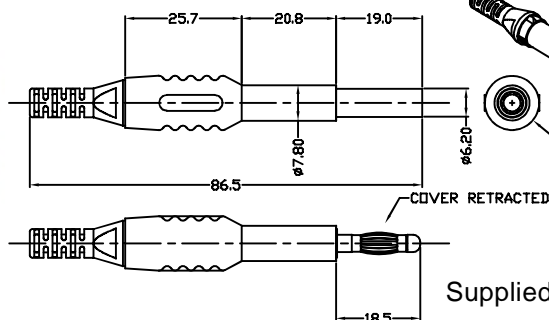

Stock No. 191-7883
 Unshrouded 4mm socket S14.
 Nickel plated.
 5 x Red and 5 x Black Rated
 30V AC, 60V DC, 10A
 maximum.

Stock No. 191-7884
 Shrouded 4mm socket S16C.
 Gold plated.
 5 x Red and 5 x Black Rated
 1000V, 30A maximum, CAT III.

Stock No. 191-7885 - Shrouded 2mm
 socket S18. Gold plated. 1 x Red and 1 x
 Black.

Rated 600V, 10A maximum, CAT III.

Stock No. 191-7887- Retractable 4mm Plug P14XASR Nickel plated
 plug with retractable shroud and cable restraint collet. 1 x Red and
 1 x Black. Rated 1000V, 10A maximum, CAT II. Max cable Ø4.2mm.