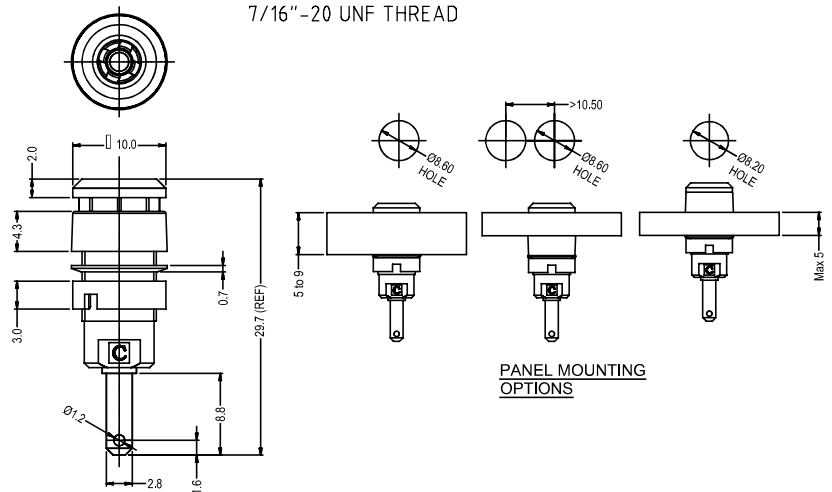

Stock No. 191-7883
 Unshrouded 4mm socket S14.
 Nickel plated.
 5 x Red and 5 x Black Rated
 30V AC, 60V DC, 10A
 maximum.

Stock No. 191-7884
 Shrouded 4mm socket S16C.
 Gold plated.
 5 x Red and 5 x Black Rated
 1000V, 30A maximum, CAT III.

Stock No. 191-7885 - Shrouded 2mm
 socket S18. Gold plated. 1 x Red and 1 x
 Black.

Rated 600V, 10A maximum, CAT III.

Stock No. 191-7887- Retractable 4mm Plug P14XASR Nickel plated
 plug with retractable shroud and cable restraint collet. 1 x Red and
 1 x Black. Rated 1000V, 10A maximum, CAT II. Max cable Ø4.2mm.