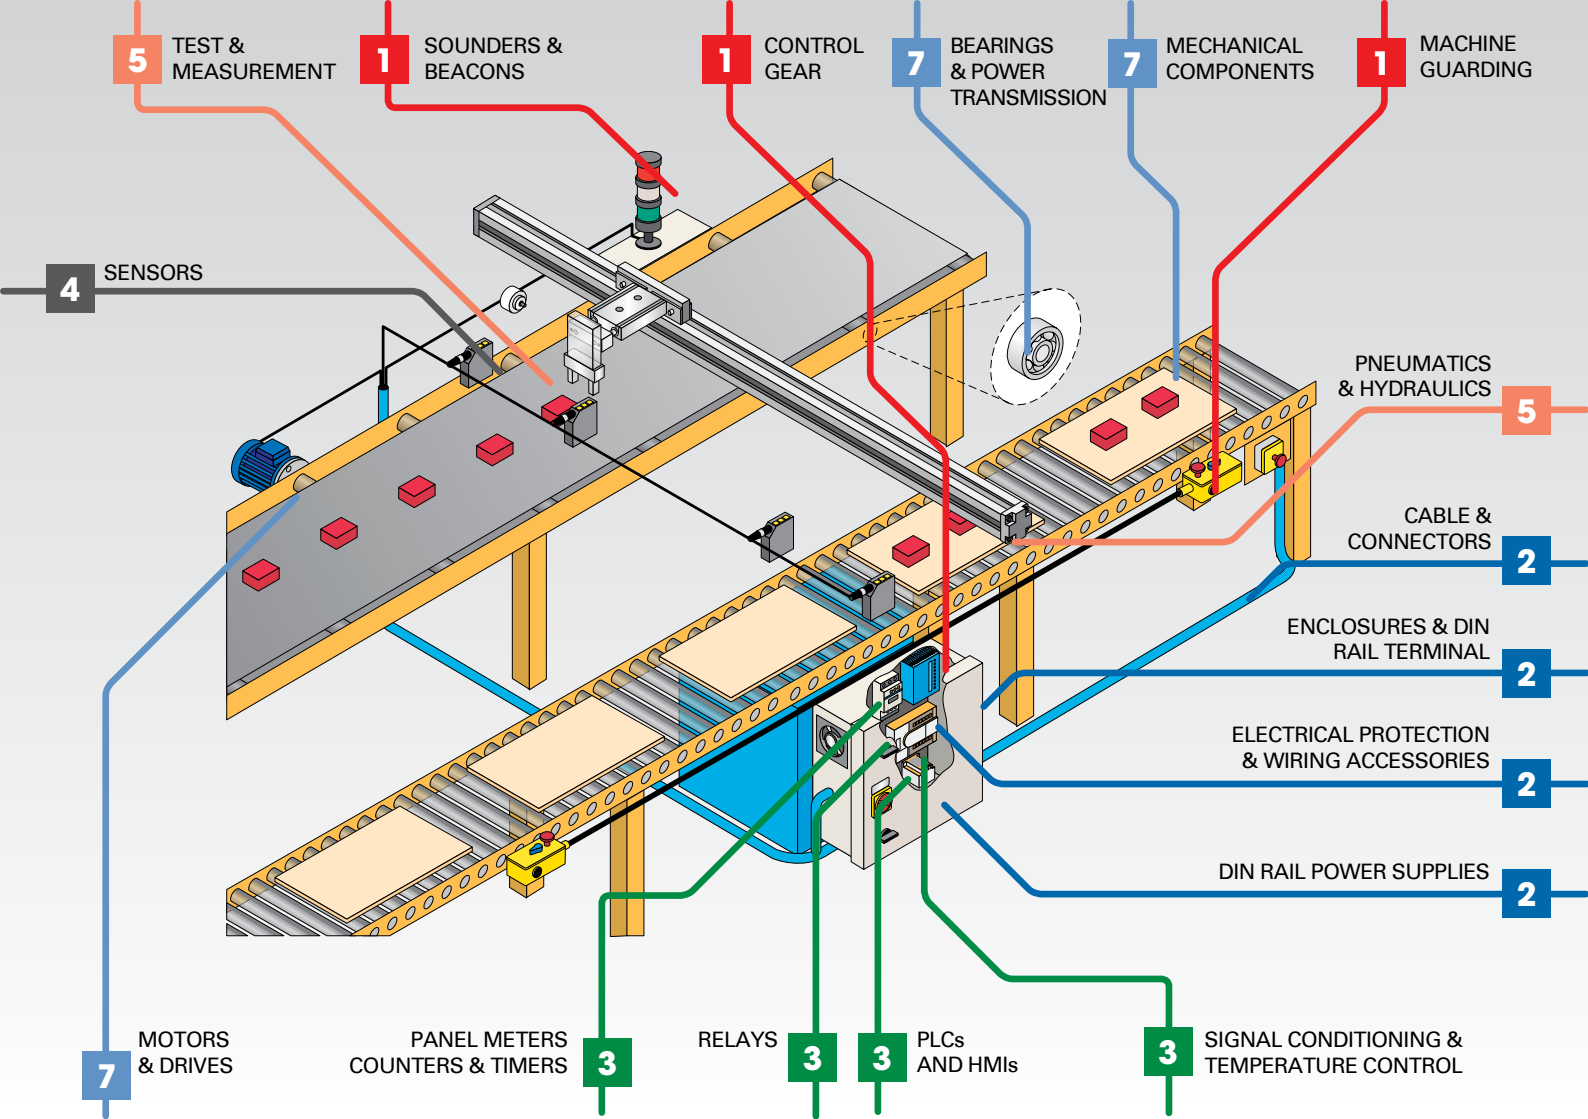

Process Manufacturing Guide

Your guide to the products and services available from RS to help keep your manufacturing process running.

uk.rs-online.com | Tel: 08457 201201

CONTROL GEAR

BRAND	Contactors	Pushbuttons	Isolators (Switch Disconnectors)	Cam Switches	Motor Starters	Limit Switches
ABB	•	•	•	•	•	
Baco		•	•			
Bartec		•	•			
Craig & Derricot		•	•			
Honeywell						•
Kraus & Naimer			•	•		
Lovato	•	•			•	
Moeller	•	•	•	•	•	•
Rockwell / Allen Bradley	•	•	•		•	
Schneider Electric	•	•	•	•	•	•
Siemens	•	•	•		•	•
Socomec			•			