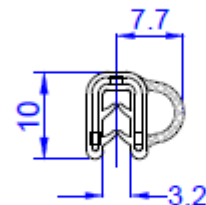

## Datasheet EPDM SIDE BUBBLE

RS Stock No: 175-2575

### Description:

RS Pro edging strip measuring 11.2mm, is made of EPDM rubber. This strip provides protection against dust and moisture. The strip assures excellent edge protection for sheet materials.

### Specification:

Colour: Black  
Length: 20 Mtrs  
Height: 10mm  
Width: 11.2mm  
Clamping Range: 0.5 – 2mm

PART # 1011-HP604

HP0604  
461H370

Clamping Range 0.5-2mm  
EPDM 60 ±5 Shore,  
Including Looped Wire Carrier  
& sponge Sealing Section