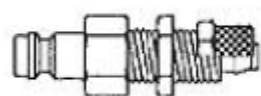

Male Thread Plug

4X6mm- M10X1	021 SU 04	14	44
6X8mm- M12X1	021 SU 06	17	44