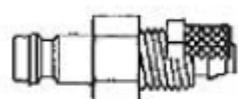

Female Thread Plug

4X6 mm- M10X1	021 PU 04	32	10
6X8 mm- M12X1	021 PU 06	32	12