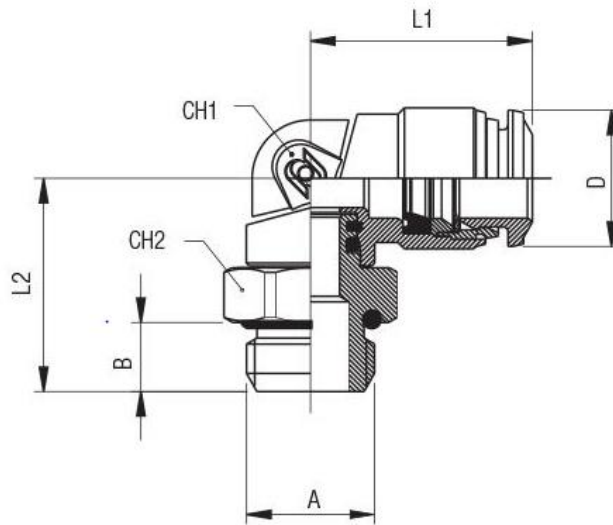

Product Description

The RS PRO orienting elbow male adaptor (parallel) works in - 0.99 bar to 20 bar pressure range. It is mainly used in dairy, coffee machine, vending, food & beverage, medical, vacuum applications. It is available in brass with Food Grade coating. In combination with FEP tubes, it is the most demanded solution for the Food & Beverage market. Because of the special coating it can be used also in aggressive environment. RoHS and REACH compliant.

General Specifications

Material	Nickel Plated Brass
Applications	Lubrication System, Cooling System, Pneumatic Machinery Equipment

Mechanical Specifications

Connection Type	Threaded, Tube
Tube Connection Size	8mm
Coupling Gender	Male
Threaded Connection	1/4 in Male
Thread Size	1/4in
Hose Barb Connection	8mm
Mounting Hole Diameter	14.5mm
Wrench Size1	12
Wrench Size2	16
Length L1	22.5mm
Length L2	20.3mm

Operation Environment Specifications

Minimum Operating Temperature	-15°C
Maximum Operating Temperature	190°C

Similar Products

Parameters	2312758	2312760
Brand	RS PRO	RS PRO
Thread Size	1/8in	1/8in
Wrench Size1	9	11
Wrench Size2	13	13
Length L1	18mm	21mm
Length L2	16.1mm	18.1mm