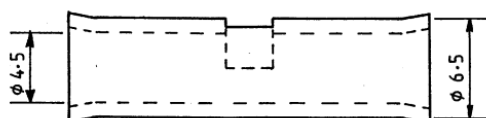

Datasheet

Heavy duty butt splice terminal, 10sq.mm

RS Stock number [119-198](#)

Dimensions (mm)

Specifications

- Material: Copper
- Finish: Tin
- Wire Range: 6mm²
- Scale: 5:1