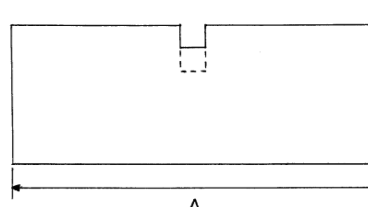

Datasheet

Heavy duty butt splice terminal, 10sq.mm

RS Stock number [119-198](#)

Dimensions (mm)

Specifications

- Material: Copper
- Finish: Tin
- Wire Range: 6mm²
- Scale: 5:1