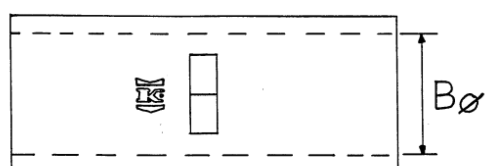

Datasheet

Heavy duty butt splice terminal, 10sq.mm

RS Stock number [119-198](#)

Dimensions (mm)

Specifications

- Material: Copper
- Finish: Tin
- Wire Range: 6mm²
- Scale: 5:1