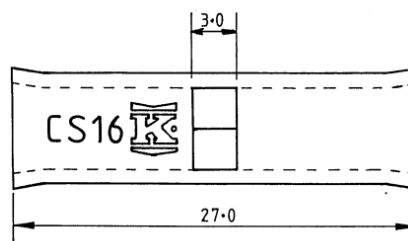

Datasheet

Heavy duty butt splice terminal, 10sq.mm

RS Stock number [119-198](#)

Dimensions (mm)

Specifications

- Material: Copper
- Finish: Tin
- Wire Range: 6mm²
- Scale: 5:1