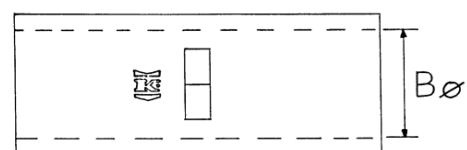

Datasheet

Heavy duty butt splice terminal, 10sq.mm

RS Stock number [119-198](#)

Dimensions (mm)

Specifications

- Material: Copper
- Finish: Tin
- Wire Range: 6mm²
- Scale: 5:1