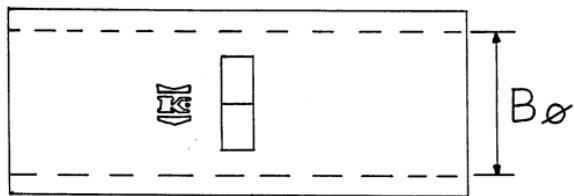

Datasheet

Heavy duty butt splice terminal, 10sq.mm

RS Stock number [119-198](#)

Dimensions (mm)

Specifications

- Material: Copper
- Finish: Tin
- Wire Range: 6mm²
- Scale: 5:1