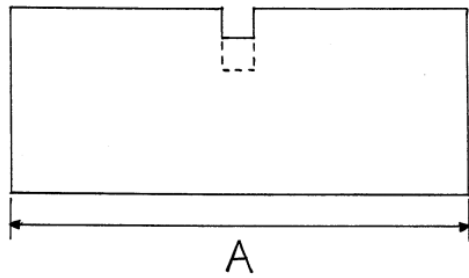

Datasheet

Heavy duty butt splice terminal, 10sq.mm

RS Stock number [119-198](#)

Dimensions (mm)

Specifications

- Material: Copper
- Finish: Tin
- Wire Range: 6mm²
- Scale: 5:1