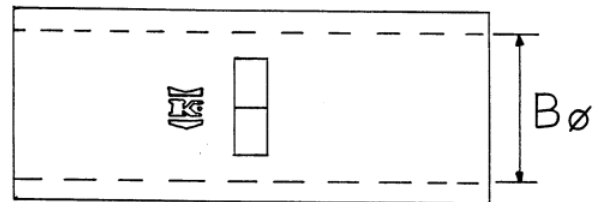

Datasheet

Heavy duty butt splice terminal, 10sq.mm

RS Stock number [119-198](#)

Dimensions (mm)

Specifications

- Material: Copper
- Finish: Tin
- Wire Range: 6mm²
- Scale: 5:1