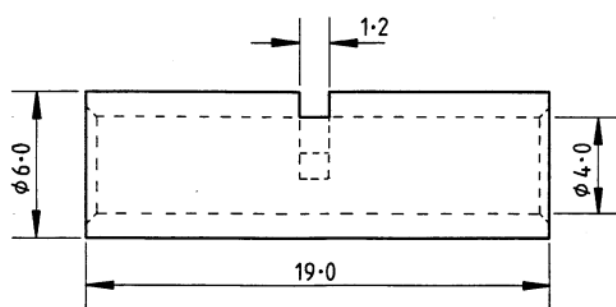

Datasheet

Heavy duty butt splice terminal, 10sq.mm

RS Stock number [119-198](#)

Dimensions (mm)

Specifications

- Material: Copper
- Finish: Tin
- Wire Range: 6mm²
- Scale: 5:1