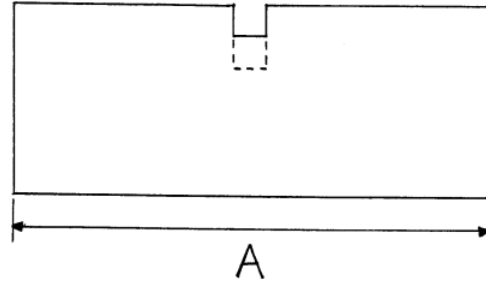

Datasheet

Heavy duty butt splice terminal, 10sq.mm

RS Stock number [119-198](#)

Dimensions (mm)

Specifications

- Material: Copper
- Finish: Tin
- Wire Range: 6mm²
- Scale: 5:1