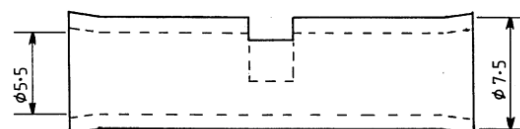

Datasheet

Heavy duty butt splice terminal, 10sq.mm

RS Stock number [119-198](#)

Dimensions (mm)

Specifications

- Material: Copper
- Finish: Tin
- Wire Range: 6mm²
- Scale: 5:1