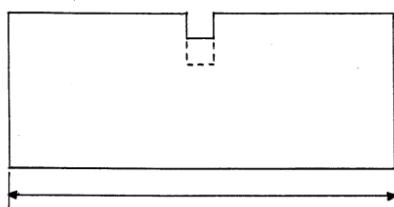

Datasheet

Heavy duty butt splice terminal, 10sq.mm

RS Stock number [119-198](#)

Dimensions (mm)

Specifications

- Material: Copper
- Finish: Tin
- Wire Range: 6mm²
- Scale: 5:1