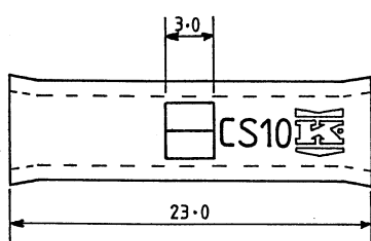

Datasheet

Heavy duty butt splice terminal, 10sq.mm

RS Stock number [119-198](#)

Dimensions (mm)

Specifications

- Material: Copper
- Finish: Tin
- Wire Range: 6mm²
- Scale: 5:1