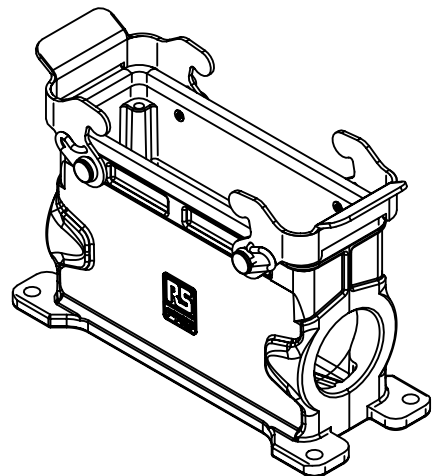

1 2 3 4 5 6

A

B

C

D

	 FREE SIZE TOL:			TITLE RS Pro 24B surface mounted housing		REV. A	
	DRAWN BY	Limei.L	2018.3.21	SIZE A4	PART NUMBER 1715719		SHEET 1 OF 1
	CHECKED BY	Andy.Y	2018.3.21		MATERIAL:		UNIT: mm
	APPROVED BY	Steven.W	2018.3.21	SCALE 1:2			