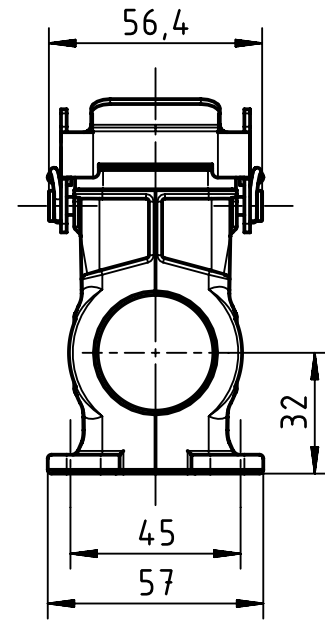

1 2 3 4 5 6

A

B

C

D

	 FREE SIZE TOL:			TITLE RS Pro 24B surface mounted housing		REV. A	
	DRAWN BY	Limei.L	2018.3.21	SIZE A4	PART NUMBER 1715719		SHEET 1 OF 1
	CHECKED BY	Andy.Y	2018.3.21		MATERIAL:		UNIT: mm
	APPROVED BY	Steven.W	2018.3.21	SCALE 1:2			