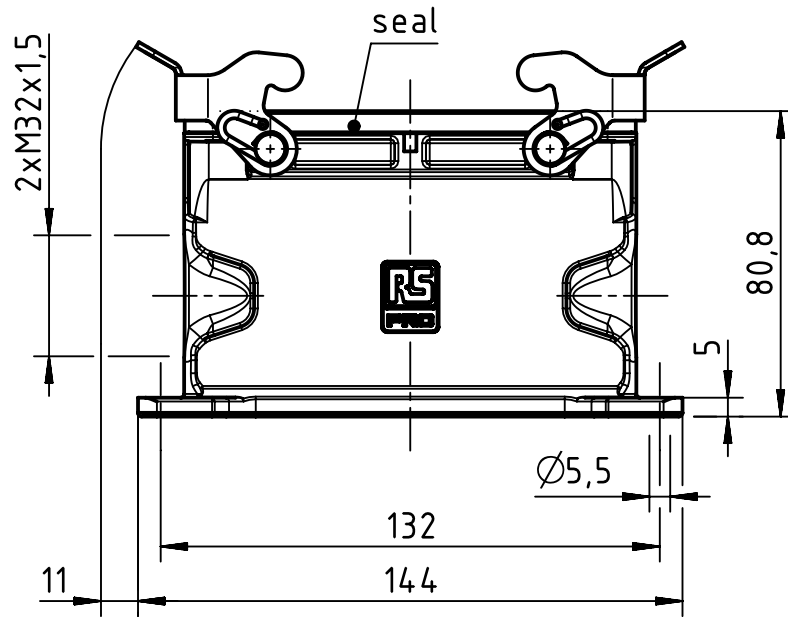

1 2 3 4 5 6

A

B

C

D

	 FREE SIZE TOL:			TITLE RS Pro 24B surface mounted housing		REV. A	
	DRAWN BY	Limei.L	2018.3.21	SIZE A4	PART NUMBER 1715719		SHEET 1 OF 1
	CHECKED BY	Andy.Y	2018.3.21		MATERIAL:		UNIT: mm
	APPROVED BY	Steven.W	2018.3.21	SCALE 1:2			