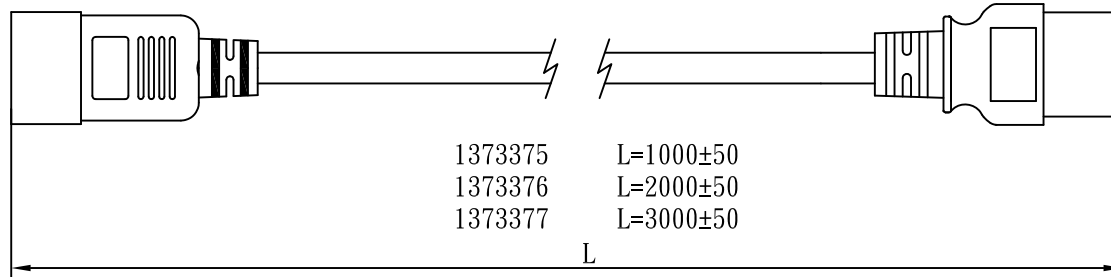

MARKING:

MARKING:

1373375 L=1000±50
 1373376 L=2000±50
 1373377 L=3000±50

WIRING COLOR:

E: Yellow/Green
 N: Blue
 L: Brown

1373375 L1=150±30
 1373376 L1=180±30
 1373377 L1=220±30

LENGED ON CORD: (E06-14)

ΔVDE KEMA-KEUR ΔVDE ΔCEBEC 809 NF-USE 1346 IEMMEQU H05VV-F 3G 1.5mm² 300/500V -LF- CE

No	BOM ITEM	Q' TY	P/N
1	97606-1 TERMINAL	2 pcs	BBN97606
2	97607-1 TERMINAL	1 pcs	BBN97607
3	IS-018 INNER BODY(BLUE)	1 pcs	
4	PVC 45P (SA87, IS-018)	30 g	RPP045HG
5	98739PS-0 BLADE	3 pcs	BBP98739
6	IS-16 INNER BODY(BLUE)	1 set	
7	PVC 45P (SA87, IS-16B)	30 g	RPP045HG
8	PE TIE (WHITE, 8 inch)	1 pcs	KBW10008
9	PE BAG(120*290)	1 pcs	KPR11000
10	LABEL(45*25)	1 pcs	

NOTE: 1. CORD 128
 2. CONTENT 137337X

CABLE	H05VV-F 3G 1.5 DENT PRINT CT-HG(BLUE)				
PLUG	IS-018 + IS-16B	LENGTH	L	UNIT	mm
CLIENT	NAME	First connectivity	N/W	UNIT	kg
	P/N	137337X	SG DWG	SR-172524-15	VER. A