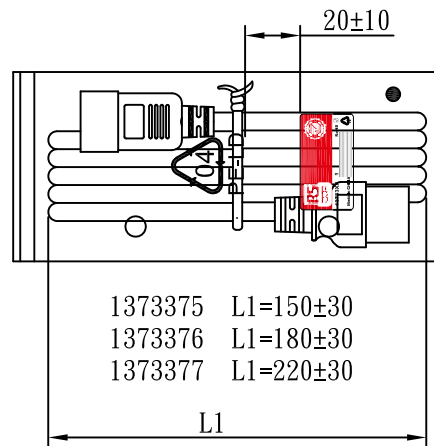

MARKING:

MARKING:

1373375 L=1000±50
 1373376 L=2000±50
 1373377 L=3000±50

WIRING COLOR:

E: Yellow/Green
 N: Blue
 L: Brown

1373375 L1=150±30
 1373376 L1=180±30
 1373377 L1=220±30

LENGED ON CORD: (E06-14)

ΔVDE KEMA-KEUR ΔVDE ΔCEBEC 809 NF-USE 1346 IEMMEQU H05VV-F 3G 1.5mm² 300/500V -LF- CE

No	BOM ITEM	Q' TY	P/N
1	97606-1 TERMINAL	2 pcs	BBN97606
2	97607-1 TERMINAL	1 pcs	BBN97607
3	IS-018 INNER BODY(BLUE)	1 pcs	
4	PVC 45P (SA87, IS-018)	30 g	RPP045HG
5	98739PS-0 BLADE	3 pcs	BBP98739
6	IS-16 INNER BODY(BLUE)	1 set	
7	PVC 45P (SA87, IS-16B)	30 g	RPP045HG
8	PE TIE (WHITE, 8 inch)	1 pcs	KBW10008
9	PE BAG(120*290)	1 pcs	KPR11000
10	LABEL(45*25)	1 pcs	

NOTE: 1. CORD 128
 2. CONTENT 137337X

CABLE	H05VV-F 3G 1.5 DENT PRINT CT-HG(BLUE)				
PLUG	IS-018 + IS-16B	LENGTH	L	UNIT	mm
CLIENT	NAME	First connectivity	N/W	UNIT	kg
	P/N	137337X	SG DWG	SR-172524-15	VER. A