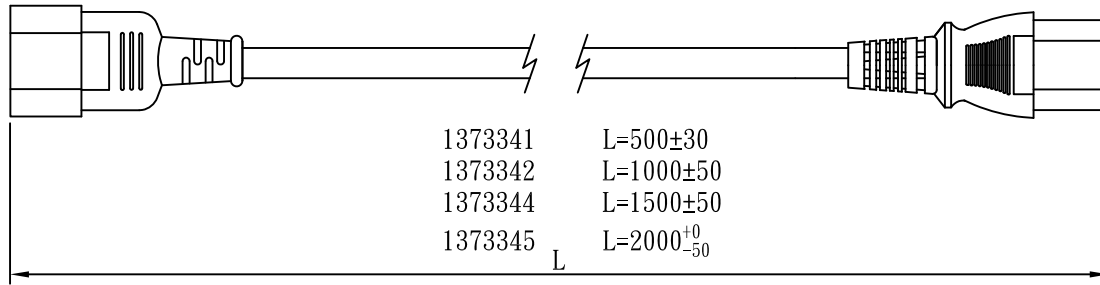

MARKING:

MARKING:

1373341 L1=100±30
 1373342 L1=150±30
 1373344 L1=180±30
 1373345 L1=180±30

WIRING COLOR:

E: Yellow/Green
 N: Blue
 L: Brown

LENGED ON CORD : (E04-14)

3 <VDE> KEMA-KEUR <TUV> <VDE> △ CEBC 809 Ⓢ Ⓣ Ⓡ Ⓢ NF-USE 1346
 IEMMEQU H05VV-F 3G 0.75mm² 300/500V -LF- CE

No	BOM ITEM	Q' TY	P/N
1	KPR-11 TERMINAL	3 pcs	BBN11000
2	IS-011 DUST COVER(RED)	1 pcs	MP0110XF
3	IS-011 INNER BODY	1 pcs	MI011000
4	PVC 45P (SA87, IS-011)	18 g	RPP045XF
5	KPR-14 TERMINAL	3 pcs	BBB14000
6	IS-14 INNER BODY	1 set	MI014000
7	PVC 45P (SA87, IS-14)	22 g	RPP045XF
8	PE TIE (WHITE , 6 inch)	1 pcs	KBW10006
9	PE BAG(120*260)	1 pcs	KPR10026
10	LABEL(45*25)	1 pcs	

NOTE:1. CORD 128
 2. CONTENT 137334X

CABLE	H05VV-F 3G 0.75 DENT PRINT CT-XF(RED)				
PLUG	IS-011 + IS-14	LENGTH	L	UNIT	mm
CLIENT	NAME	First connectivity	N/W	UNIT	kg
	P/N	137334X	SG DWG	SR-172524-4	VER. A