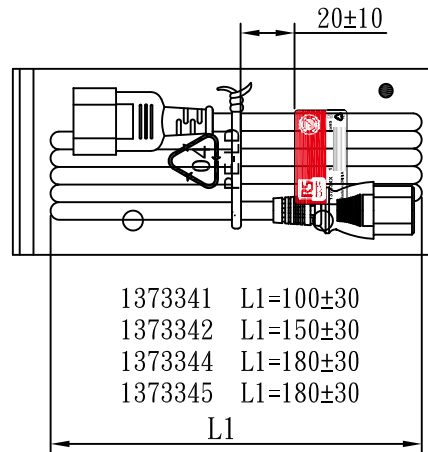

MARKING:

MARKING:

1373341 L1=100±30
 1373342 L1=150±30
 1373344 L1=180±30
 1373345 L1=180±30

WIRING COLOR:

E: Yellow/Green
 N: Blue
 L: Brown

LENGED ON CORD : (E04-14)

3 <VDE> KEMA-KEUR <TUV> <VDE> △ CEBC 809 Ⓢ Ⓣ Ⓡ Ⓢ NF-USE 1346
 IEMMEQU H05VV-F 3G 0.75mm² 300/500V -LF- CE

No	BOM ITEM	Q' TY	P/N
1	KPR-11 TERMINAL	3 pcs	BBN11000
2	IS-011 DUST COVER(RED)	1 pcs	MP0110XF
3	IS-011 INNER BODY	1 pcs	MI011000
4	PVC 45P (SA87, IS-011)	18 g	RPP045XF
5	KPR-14 TERMINAL	3 pcs	BBB14000
6	IS-14 INNER BODY	1 set	MI014000
7	PVC 45P (SA87, IS-14)	22 g	RPP045XF
8	PE TIE (WHITE , 6 inch)	1 pcs	KBW10006
9	PE BAG(120*260)	1 pcs	KPR10026
10	LABEL(45*25)	1 pcs	

NOTE:1. CORD 128
 2. CONTENT 137334X

CABLE	H05VV-F 3G 0.75 DENT PRINT CT-XF(RED)				
PLUG	IS-011 + IS-14	LENGTH	L	UNIT	mm
CLIENT	NAME	First connectivity	N/W	UNIT	kg
	P/N	137334X	SG DWG	SR-172524-4	VER. A