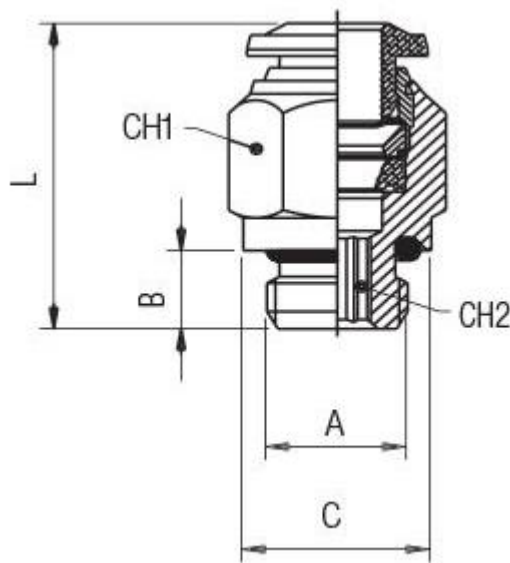

Product Description

The RS PRO orienting tee male adaptor (parallel) centre leg works in - 0.99 bar to 20 bar pressure range. It is mainly used in dairy, coffee machine, vending, food & beverage, medical, vacuum applications.

RoHS and REACH compliant.

General Specifications

Material	Nickel Plated Brass
Applications	Lubrication System, Cooling System, Pneumatic Machinery Equipment

Mechanical Specifications

Connection Type	Threaded, Tube
Hose Barb Connection	4mm
Coupling Gender	Male
Threaded Connection	M5 Male
Thread Size	M5
Mounting Hole Diameter	8mm
Wrench Size1	10
Wrench Size2	2
Length	21mm

Operation Environment Specifications

Minimum Operating Temperature	-15°C
Maximum Operating Temperature	190°C

Similar Products

Parameters	2312744	2312745
Brand	RS PRO	RS PRO
Connection Type	Threaded, Tube	Threaded, Tube
Hose Barb Connection	4mm	6mm
Coupling Gender	Male	Male
Threaded Connection	1/8 in Male	1/8 in Male
Thread Size	1/8in	1/8in
Hose Barb Connection	4mm	6mm
Mounting Hole Diameter	13mm	13mm
Wrench Size1	10	13
Wrench Size2	2	4
Length	21mm	23.5mm