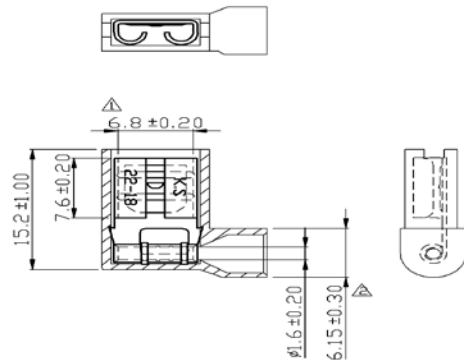

ENGLISH

Datasheet

RS Pro Nylon-Insulated Flag Female Disconnectors (Type A)

Stock Number: 125-1949

WIRE RANGE A.W.G. / mm ²	ITEM NO.	NEMA TAB	DIMENSION inch(mm)					FIG	Q'TY BOX
			W	F	L	d1	T		
22-18 A.W.G.	FLDNY1-250A	.032X.250	0.268	0.299	0.598	0.063	0.016	2	1000
0.5-0.75 mm ²		(0.8X6.35)	6.8	7.6	15.2	1.6	0.4		

Maximum Electric Current:

A.W.G.	22	20	18
AMP.	3	4	7

Maximum Electrical Rating: 105°C 300 V Max

Insulation Material: Vinyl

Insulation Colour: 22 – 18 AWG (Red)

Terminal Material: Brass