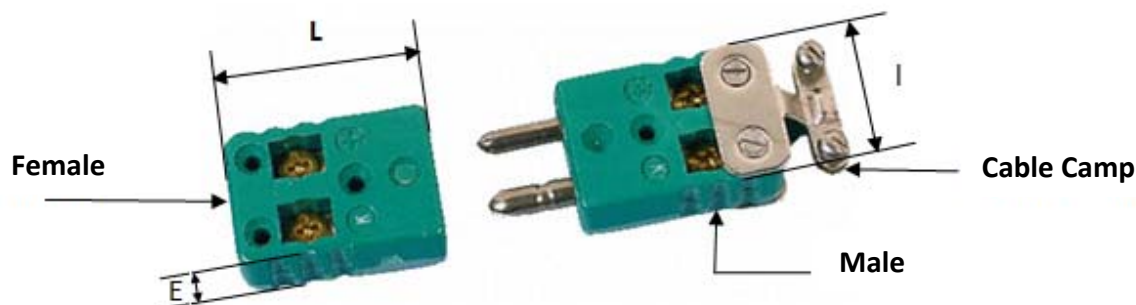

Data sheet

CONNECTOR TC

ENGLISH

THERMOCOUPLE CONNECTOR															
MAXIMAL TEMPERATURE :															
<ul style="list-style-type: none"> Standard : 200°C Hight Temperature (HT) : 420°C 															
USE : Connector for thermocouple with quick connection without screwing (jab in)															
COLORS :															
<ul style="list-style-type: none"> <u>Standard :</u> <ul style="list-style-type: none"> K : Green J : Black S : Orange <u>High Temperature :</u> <ul style="list-style-type: none"> Red 															
DIMENSIONS : L = 33.34 mm; l = 25.4 mm; E = 12.7 mm															
OPTIONS : Cable camp															
<u>Other Dimension :</u>															
<table border="1"> <thead> <tr> <th>Type \ Male</th> <th>J</th> <th>K</th> <th>S</th> </tr> </thead> <tbody> <tr> <td>Standard</td> <td>334-2694</td> <td>334-2672</td> <td></td> </tr> <tr> <td>Standard HT</td> <td></td> <td>370-6650</td> <td>370-6666</td> </tr> </tbody> </table>				Type \ Male	J	K	S	Standard	334-2694	334-2672		Standard HT		370-6650	370-6666
Type \ Male	J	K	S												
Standard	334-2694	334-2672													
Standard HT		370-6650	370-6666												
<table border="1"> <thead> <tr> <th>Type \ Female</th> <th>J</th> <th>K</th> <th>S</th> </tr> </thead> <tbody> <tr> <td>Standard</td> <td>334-2717</td> <td>334-2701</td> <td></td> </tr> <tr> <td>Standard HT</td> <td></td> <td>370-6672</td> <td>370-6694</td> </tr> </tbody> </table>				Type \ Female	J	K	S	Standard	334-2717	334-2701		Standard HT		370-6672	370-6694
Type \ Female	J	K	S												
Standard	334-2717	334-2701													
Standard HT		370-6672	370-6694												
<table border="1"> <thead> <tr> <th></th> <th>Code</th> </tr> </thead> <tbody> <tr> <td>Cable camp</td> <td>334-6393</td> </tr> </tbody> </table>					Code	Cable camp	334-6393								
	Code														
Cable camp	334-6393														