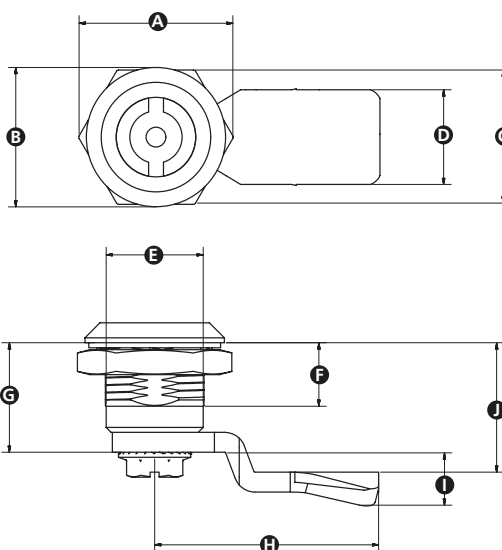

Datasheet

RS PRO Stainless steel double bit cam lock, 32mm grip

Stock number: 1929648

EN

- Stainless steel 90° cam action lock
- Double bit key available separately
- IP54: Dust protected / Protected against splashing water

Part no.	A	B	C	D	E	F	G	H	I	J	Key type
1929648	31	28	27	19	20	13	22	45	17	32	Double bit key