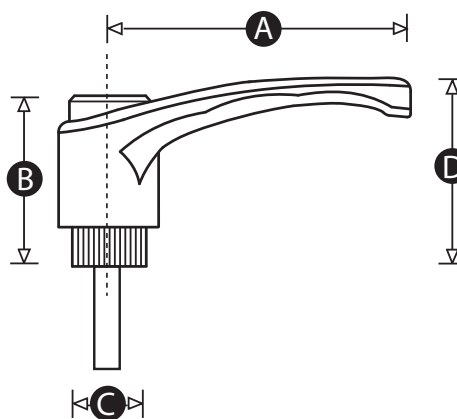

DataSheet Male Ergonomic Indexed Clamping Handle

ENGLISH

Handle Material

Reinforced nylon (15% glass filled PA6)

Male Thread Material

Zinc plated steel or stainless steel

Standard Colour Combinations

Black handle with red cap, black handle with orange cap, orange handle with black cap.

Continued overleaf »

« Continued from overleaf

Part No.	A	B	C	D	Thread size	Thread length (mm)	Insert material	Handle + Cap Colour
478327	65	38	15	44	M8	30	Zinc plated steel	Orange + Black
478311	65	38	15	44	M8	40	Zinc plated steel	Orange + Black
478949	65	38	15	44	M8	20	Zinc plated steel	Black + Orange
478591	65	38	15	44	M8	30	Zinc plated steel	Black + Orange
478945	65	38	15	44	M8	40	Zinc plated steel	Black + Orange
478793	83	47	19	54	M10	20	Stainless Steel	Black + Orange
478703	83	47	19	54	M10	20	Zinc plated steel	Orange + Black
478955	83	47	19	54	M10	20	Zinc plated steel	Black + Orange
478343	83	47	19	54	M10	30	Zinc plated steel	Orange + Black
478951	83	47	19	54	M10	30	Zinc plated steel	Black + Orange
478832	83	47	19	54	M10	50	Stainless Steel	Black + Orange
478674	83	47	19	54	M10	50	Zinc plated steel	Orange + Black
478236	83	47	19	54	M10	50	Zinc plated steel	Black + Orange
478709	83	47	19	54	M12	30	Zinc plated steel	Orange + Black
478933	83	47	19	54	M12	30	Zinc plated steel	Black + Orange
478719	83	47	19	54	M12	50	Zinc plated steel	Orange + Black
478901	83	47	19	54	M12	50	Zinc plated steel	Black + Orange