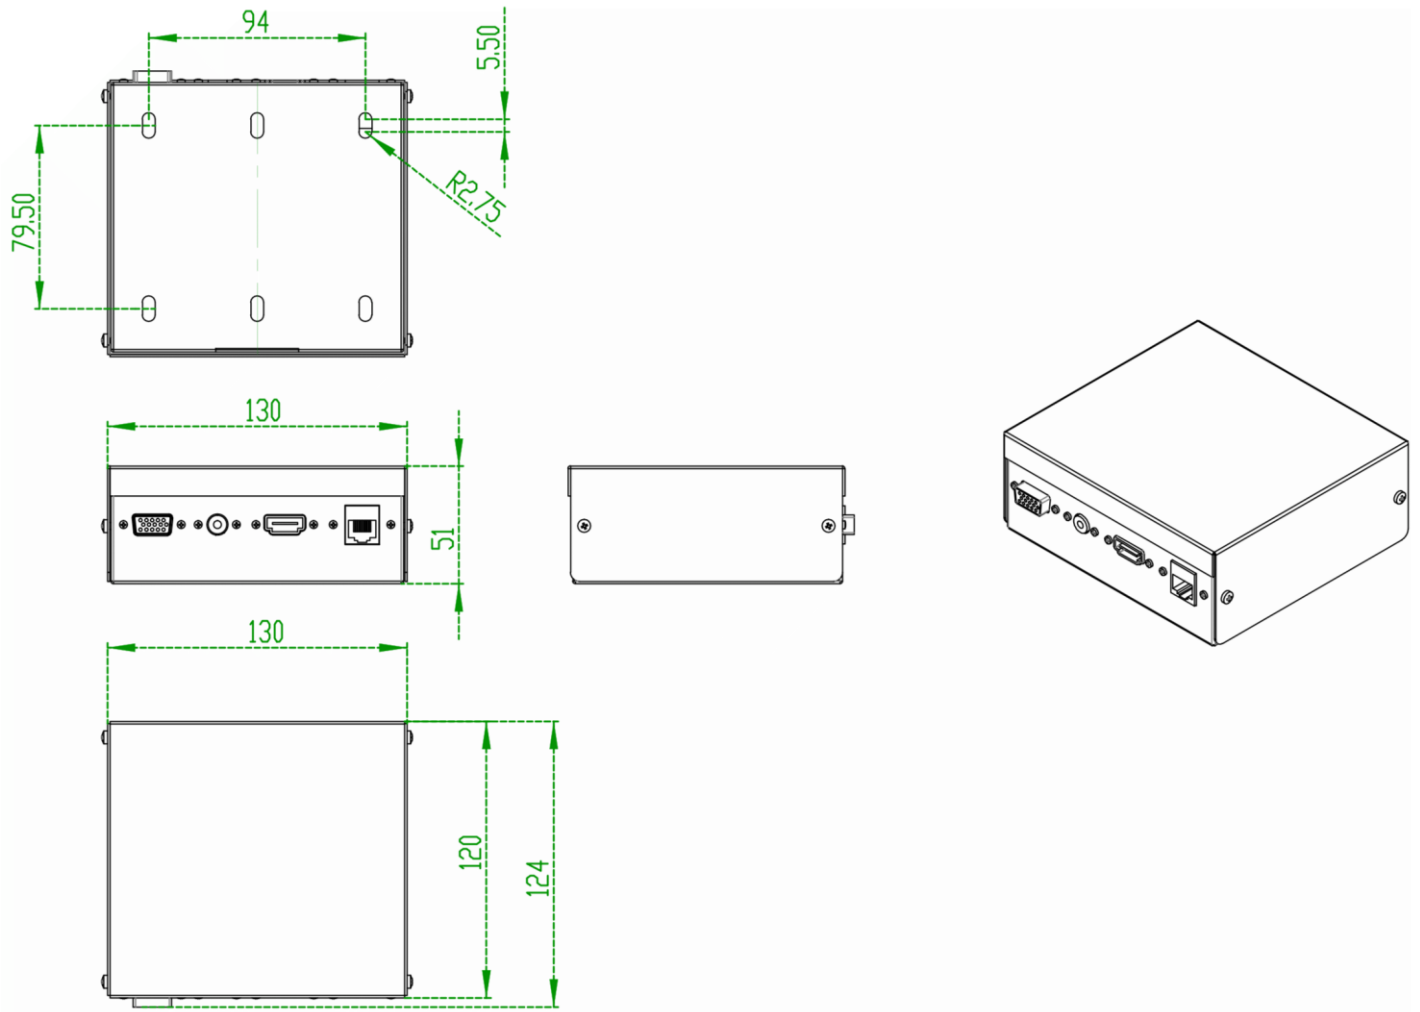

Datasheet

RS PRO 4 Port Metal Box with AV Modular Couplers

Stock number: 2299946

EN

The RS-PRO Audio-Visual metal box has modular connector type so you can change/add as required, the connectors are coupler type so all you have to do is attach your cables. These boxes have mounting holes for walls or desktops.

Box Features

- 3.5mm Stereo Coupler
- HDMI Coupler
- VGA Coupler
- RJ45 Coupler

Box Dimensions

RoHS / REACH / CE