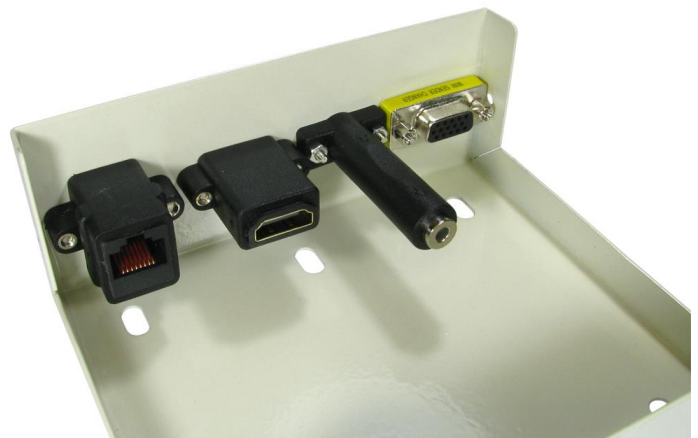

Datasheet

RS PRO 4 Port Metal Box with AV Modular Couplers

Stock number: 2299946

EN

The RS-PRO Audio-Visual metal box has modular connector type so you can change/add as required, the connectors are coupler type so all you have to do is attach your cables. These boxes have mounting holes for walls or desktops.

Box Features

- 3.5mm Stereo Coupler
- HDMI Coupler
- VGA Coupler
- RJ45 Coupler

Box Dimensions

RoHS / REACH / CE