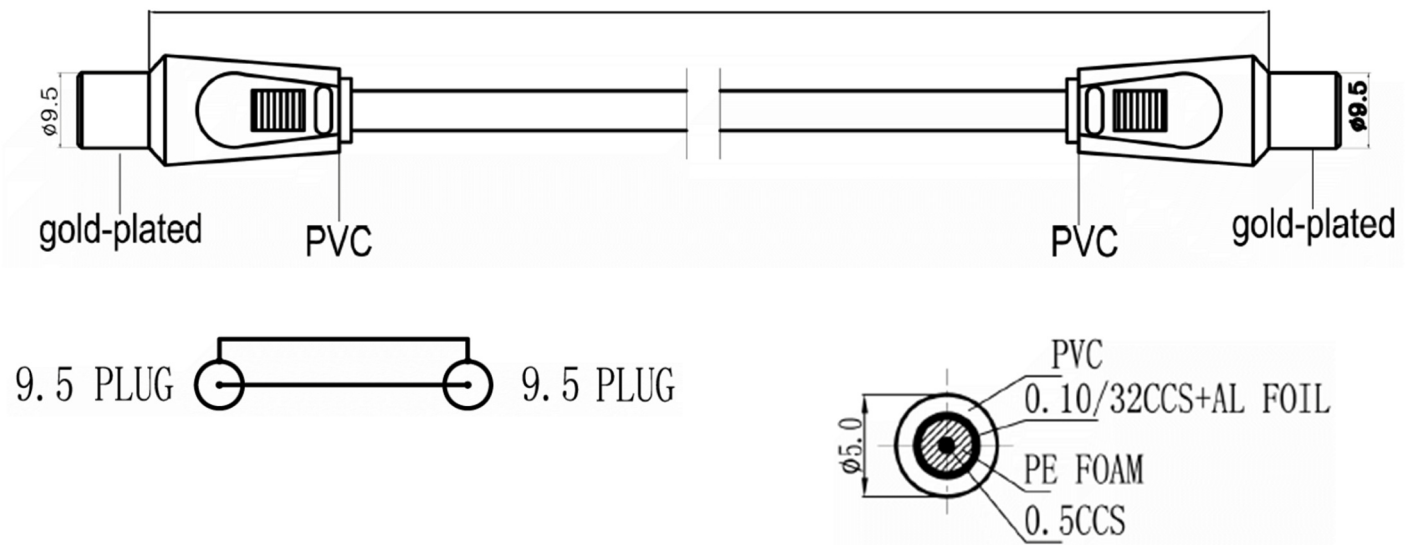

Datasheet

RS PRO 15m Coaxial Male to Male TV Cable, White

Stock number: 192-4493

EN

The RS PRO 15 metre, 75-ohm coaxial TV cable has a white PVC jack and boots.

The inner core is a single, solid core and has a PE foam surrounding and is double shielded with a layer of aluminium foil and a CCS braid.

Coaxial TV cables are generally used to connect a TV aerial to a TV.

RoHS / REACH / CE