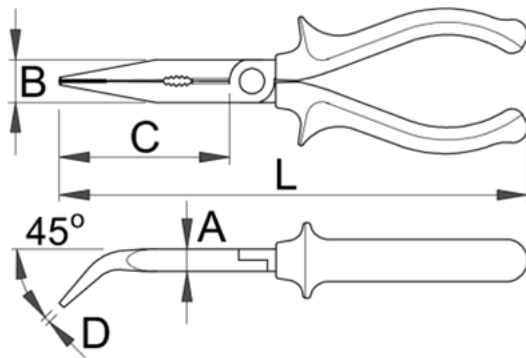

Long nose pliers with side cutter and pipe grip, bent - 512/4G

Description

- material: special tool steel
- drop forged, entirely hardened and tempered
- cutting edges induction hardened
- head surface finish: finely ground
- surface finish: phosphated to standard ISO 9717
- gripping surface serrated
- jaws bent to an angle of 45°
- heavy duty plastic handles
- the long bent jaws enable simple and precise clenching of nuts and screws
- the strong jaws enable good grip

Technical Data

| Barcode | Lenght t | B  | D   | A | C  | Person icon | Box icon | Truck icon | Person icon |
|---------|----------|----|-----|---|----|-------------|----------|------------|-------------|
| 608720  | 170      | 17 | 2.5 | 9 | 61 | 152         | 4B       | 10         | -           |
| 608721  | 200      | 17 | 2.5 | 9 | 77 | 204         | 4B       | 10         | -           |

PartInfo1

| Barcode | Lenght | max 1600 N/mm² Øf | max 650 N/mm² Øf |
|---------|--------|-------------------|------------------|
| 608720  | 170    | 1,6               | 2,0              |
| 608721  | 200    | 1,8               | 2,5              |