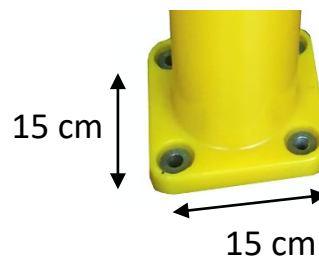

Specifications :

- Protection flexible bollard : cannot be broken nor twisted
- To be fixed in the ground directly with steel plate : 4 fixations ref TPUFIX1SB (optional)
- Outdoor/indoor use
- Resists corrosion
- Use temperatures between $-20^{\circ}/+50^{\circ}\text{C}$