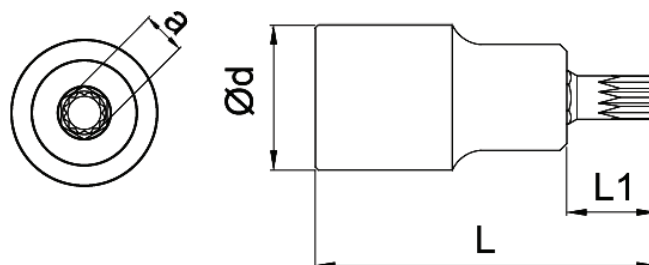

Datasheet

RS Pro 1/2" Drive XZN Socket Bits - Short

EN

Product features:

- Especially for use in automotive
- Chrome Vanadium Molybdenum steel bit
- Chrome Vanadium socket
- Mirror chrome finish

RS CODE NO		α ref. mm	L mm	L1 mm	Ø d mm	
1923812	M06	6.00	100	15.5	21.8	66
1923813	M08	7.20	100	15.5	21.8	66
1923814	M10	9.60	100	15.5	21.8	68
1923815	M12	11.41	100	15.5	21.8	73
1923816	M14	13.22	100	15.5	21.8	76