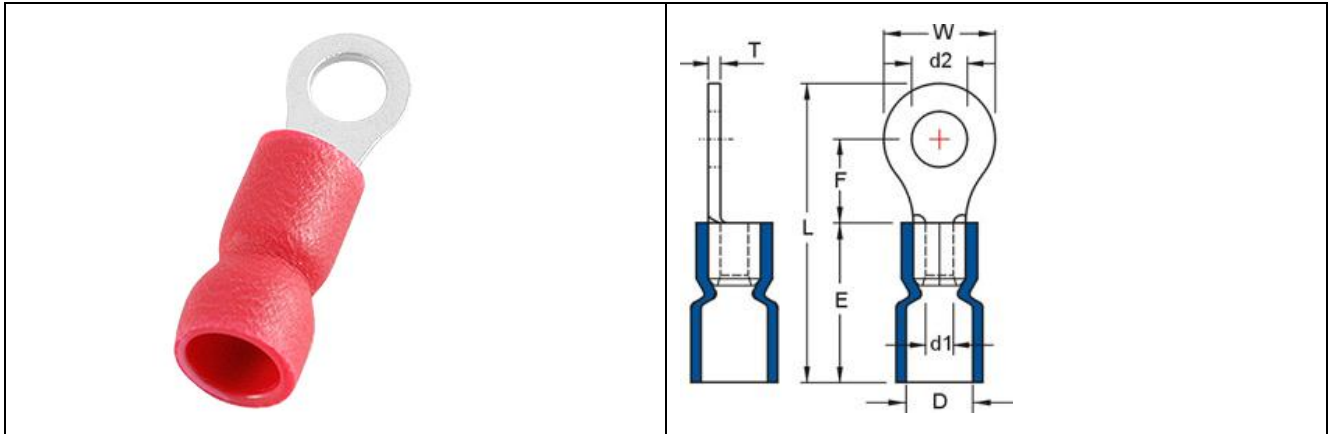

Datasheet

RS PRO VINYL-INSULATED (EASY ENTRY) RING TERMINALS

Stock number: 178-8675

MAXIMUM ELECTRIC CURRENT:

| | | | | |
|--------|----|----|----|----|
| A.W.G. | 22 | 20 | 18 | 16 |
| AMP. | 9 | 12 | 17 | 18 |

MAXIMUM ELECTRICAL RATING: 105° C 600 VOLTS MAX.

INSULATION MATERIAL: VINYL (PVC)

TERMINAL MATERIAL: COPPER

INSULATION COLOR: RED

| WIRE RANGE A.W.G. mm ² | ITEM NO. BUTTED SEAM | STUD SIZE d2 | DIMENSION inch(mm) | | | | | | | |
|---|-------------------------|-----------------|--------------------|------------|------------|-------------|---------------|----------------|--------------|---------------|
| | | | W | F | L | E | D | d1 | T | |
| 22-16 A.W.G. 0.5-1.5 mm ² | 178-8675 | #8 | 0.169 4.3 | 0.315 8 | 0.276 7 | 0.866 22 | 0.441 11.2 | 0.157 4.000 | 0.067 1.7 | 0.031 0.75 |