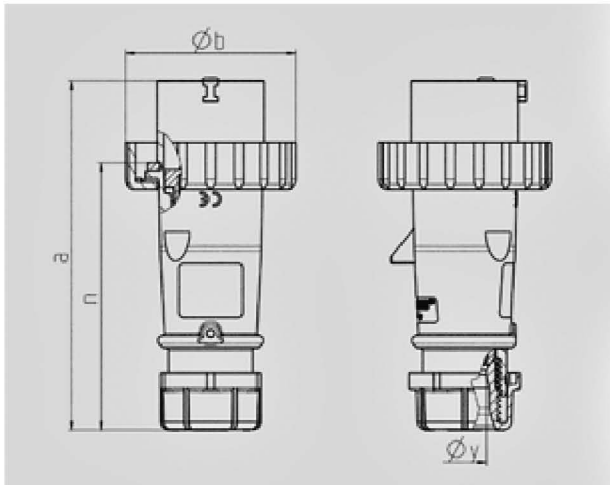

Plug AM-TOP® - Part no. 293

- screw terminals
- single part body
- cable gland and sealing
- strain relief and protection against kinking

Protection type IP 67
 Ampere 32A
 Poles 4p
 Voltage 230V
 Hertz 50-60Hz
 Earth position 9h
 Contact standard
 Connection technology Screw terminals

Drawing	Amp.	16			32		
		3	4	5	3	4	5
2 MB 218	Poles						
Dim. in mm	a	142	144	147	186	186	180
	b	70	78	87	94	94	101
	n	109	111	114	145	145	138
	y	14,5	16	16	22	22	22
Terminal for cond. cross		1	1	1	2,5	2,5	2,5
section (mm ²) min.-max.		-2,5	-2,5	-2,5	-6	-6	-6