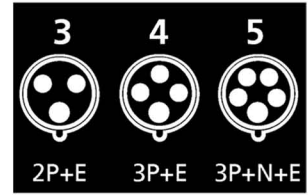

Plug AM-TOP® - Part no. 293

- screw terminals
- single part body
- cable gland and sealing
- strain relief and protection against kinking

Protection type IP 67
 Ampere 32A
 Poles 4p
 Voltage 230V
 Hertz 50-60Hz
 Earth position 9h
 Contact standard
 Connection technology Screw terminals

Drawing	Amp.	16			32		
		3	4	5	3	4	5
2 MB 218	Poles						
Dim. in mm	a	142	144	147	186	186	180
	b	70	78	87	94	94	101
	n	109	111	114	145	145	138
	y	14,5	16	16	22	22	22
Terminal for cond. cross		1	1	1	2,5	2,5	2,5
section (mm ²) min.-max.		-2,5	-2,5	-2,5	-6	-6	-6