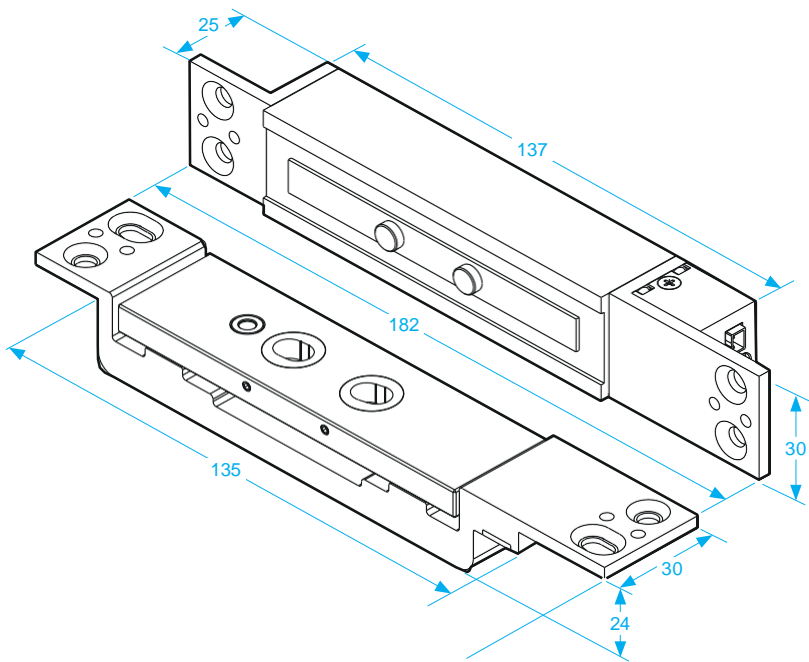

Datasheet

ENGLISH

RS PRO Shearlock

Stock No: 192-4541

Technical Specifications:

182mm x 30mm x 25mm	FD30 + FD60 Rating
Operating voltage 12Vdc /24Vdc Selectable	Fail-safe
2600lbs holding force	Monitored
1 Hour UK fire certificate	•Aluminium

Features & Benefits:

- 1 Hour UK fire certificate
- 2600lbs holding force
- Operating voltage 12Vdc/24Vdc Selectable
- Monitored

Dimensional line drawings

Quality Standards:

BS EN1634:1