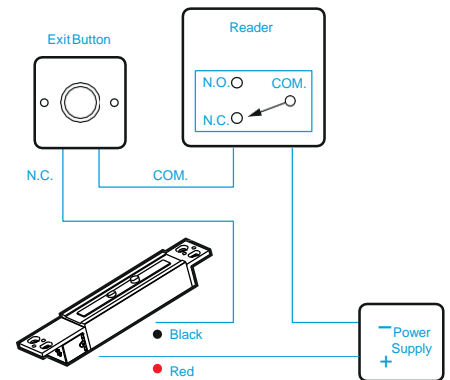

Datasheet

ENGLISH

RS PRO Shearlock

Stock No: 192-4541

Technical Specifications:

182mm x 30mm x 25mm	FD30 + FD60 Rating
Operating voltage 12Vdc /24Vdc Selectable	Fail-safe
2600lbs holding force	Monitored
1 Hour UK fire certificate	•Aluminium

Features & Benefits:

- 1 Hour UK fire certificate
- 2600lbs holding force
- Operating voltage 12Vdc/24Vdc Selectable
- Monitored

Dimensional line drawings

Quality Standards:

BS EN1634:1