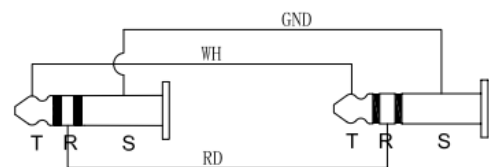

# RS 3m 6.35 mm Male Jack Plug to 6.35 mm Female Jack Socket Audio Cable Assembly

RS Stock number [742-4567](#)

Dimensions (mm)

## Specifications

- Connector A: 6.35 mm Male Jack
- Connector B: 6.35mm Female Jack Socket
- Length: 3m
- Sheath Colour: Black