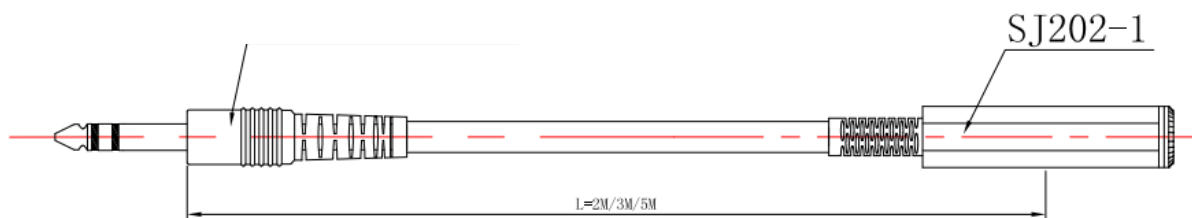

## Datasheet

# RS 3m 6.35 mm Male Jack Plug to 6.35 mm Female Jack Socket Audio Cable Assembly

RS Stock number [742-4567](#)

Dimensions (mm)

## Specifications

- Connector A: 6.35 mm Male Jack
- Connector B: 6.35mm Female Jack Socket
- Length: 3m
- Sheath Colour: Black