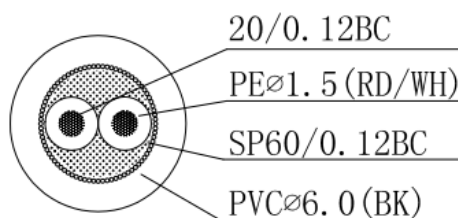

## Specifications

- Connector A: 6.35 mm Male Jack
- Connector B: 6.35mm Female Jack Socket
- Length: 3m
- Sheath Colour: Black