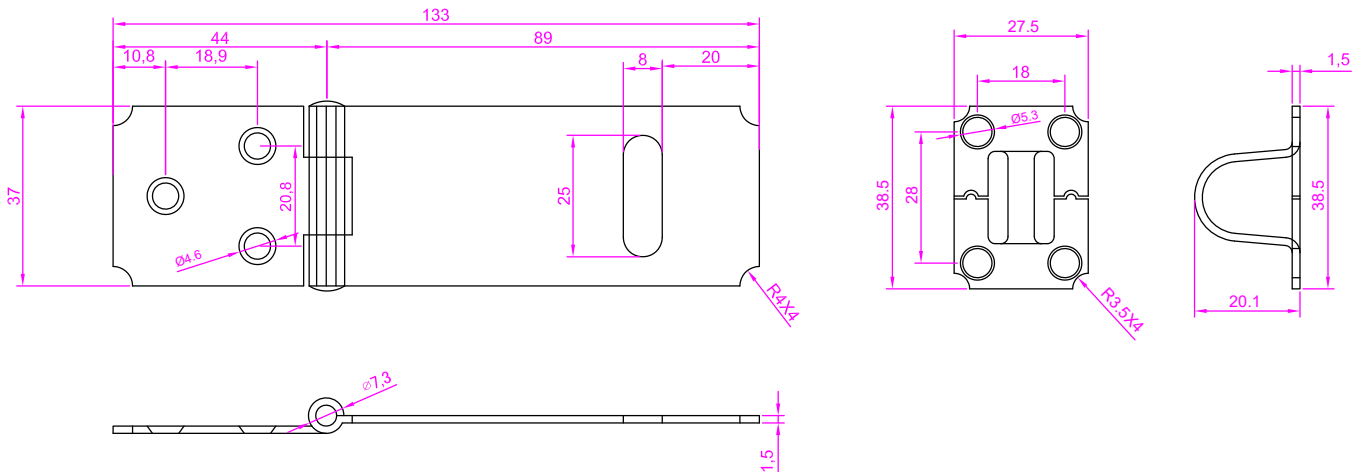

Datasheet

Hasp & Staples

SS316 Hasp & Staple

[RS Stock No. 434-9595](#)

434-9595

HASP & STAPLE SS316 3-1/2"

Specification:

Material : SS316

Dimensions : 3-1/2"

Package : 1pc in polybag with screws