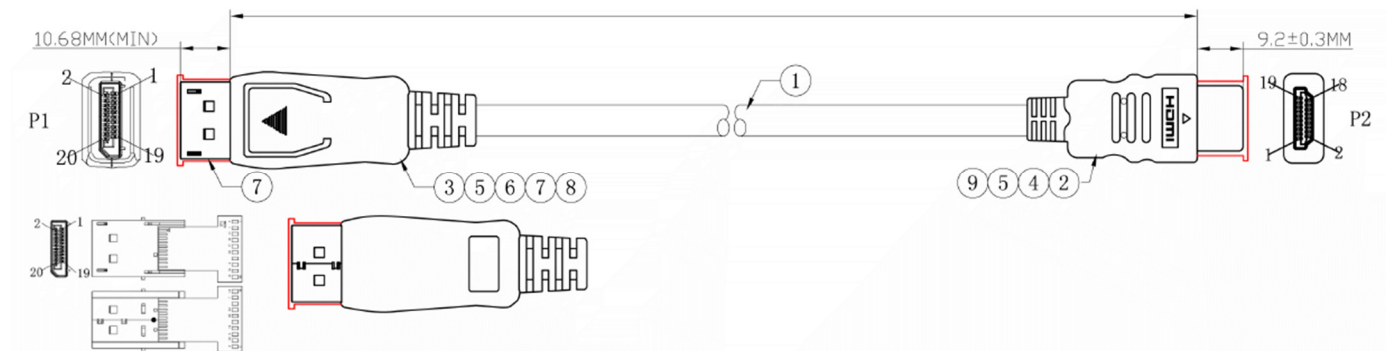

Datasheet

RS PRO 1 mtr DisplayPort Male to HDMI Male Cable

Stock number: 186-3034

EN

Our RS PRO 1 metre DisplayPort to HDMI cable comes with a latching, 20 pin male connector.

The connector hoods are made from black PVC and come with dust caps to protect the connectors. On top of the connector is the latch release and a strain relief on the end of the hood to support the cable.

HDMI is possibly the most common display connection on the market which can be found on devices ranging from PC's, Bluray players, games consoles and more.

9	HDMI M DUST CAP
8	DisplayPort M DUST CAP
7	DisplayPort M ABS UP SHELL BLACK
6	DisplayPort M ABS TOP SHELL BLACK
5	TRANSPARENT PE
4	PVC 45P COLOR:BLACK
3	DP (SHELL GOLD PLATED) to HDMI/DVI PCB+SMT+SOLDER
2	HDMI M 19P SOLDER INSULATION:BLACK SHELL GOLD PLATED
1	UL20276 (30AWG*1PR+EAM)*4C+30AWG*1PR+30AWG*5C+AEB 50%BD OD:5.5MM BLACK JACKET