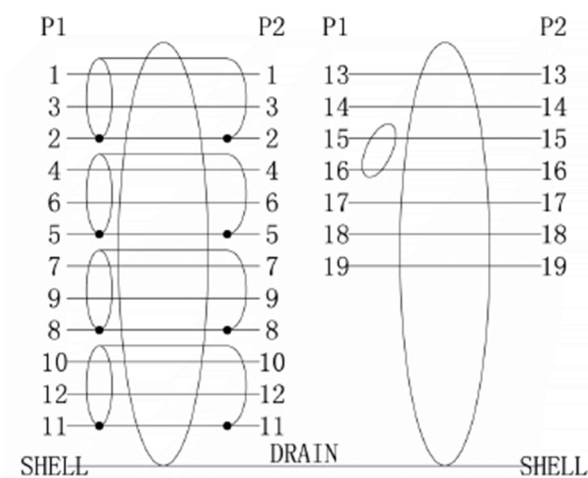

Datasheet

RS PRO 1 mtr DisplayPort Male to HDMI Male Cable

Stock number: 186-3034

EN

Our RS PRO 1 metre DisplayPort to HDMI cable comes with a latching, 20 pin male connector.

The connector hoods are made from black PVC and come with dust caps to protect the connectors. On top of the connector is the latch release and a strain relief on the end of the hood to support the cable.

HDMI is possibly the most common display connection on the market which can be found on devices ranging from PC's, Bluray players, games consoles and more.

9	HDMI M DUST CAP
8	DisplayPort M DUST CAP
7	DisplayPort M ABS UP SHELL BLACK
6	DisplayPort M ABS TOP SHELL BLACK
5	TRANSPARENT PE
4	PVC 45P COLOR:BLACK
3	DP (SHELL GOLD PLATED) to HDMI/DVI PCB+SMT+SOLDER
2	HDMI M 19P SOLDER INSULATION:BLACK SHELL GOLD PLATED
1	UL20276 (30AWG*1PR+EAM)*4C+30AWG*1PR+30AWG*5C+AEB 50%BD OD:5.5MM BLACK JACKET