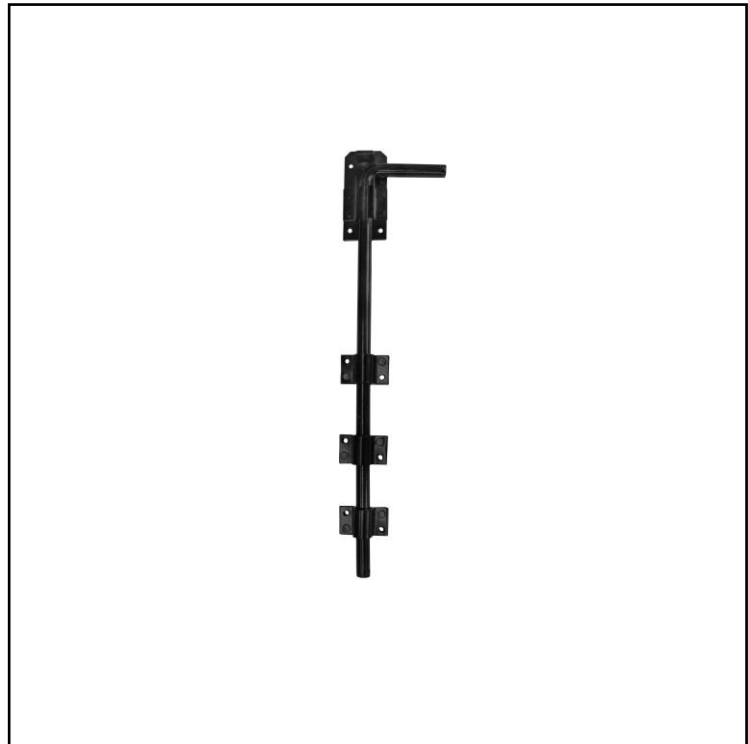

FEATURES

- Length 457mm
- Made of steel with black finish
- Supplied with plate and ferrule receiver for setting into concrete
- Heavy Duty

RS PRO Garage Door Bolt

RS Stock No: 2549962

RS Professionally Approved Products bring to you professional quality parts across all product categories. Our product range has been tested by engineers and provides a comparable quality to the leading brands without paying a premium price.

Product Description

Secure your premises with this heavy-duty garage door bolt from RS PRO.

The sturdy garage door bolt is made from steel for outstanding resistance to mechanical damage and a long service life.