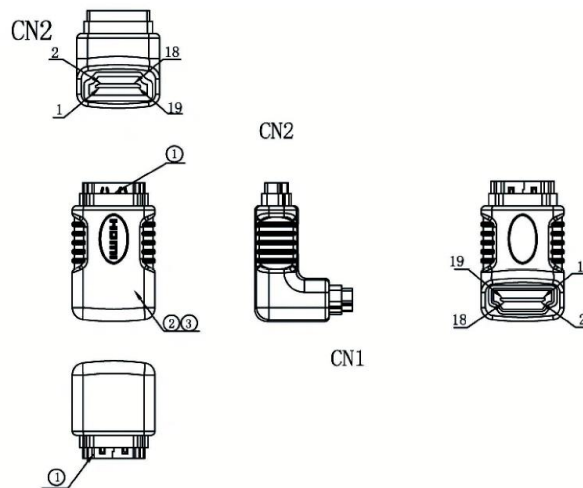

Datasheet

RS PRO HDMI Right Angle 19 Pin Female to Female Coupler, Black

Stock number: 2299966

EN

The RS PRO HDMI right angle female to female couple has a black PVC shell and metal connectors which are gold plated.

Due to the positioning of the HDMI ports on some screens or devices, using right angled adapters can relieve the stress on the cable.

HDMI is possibly the most common display connection on the market which can be found on devices ranging from PC's, Bluray players, games consoles and more.

PIN OUT			
P1	P2	P1	P2
1	1	11	11
2	2	12	12
3	3	13	13
4	4	14	14
5	5	15	15
6	6	16	16
7	7	17	17
8	8	18	18
9	9	19	19
10	10	铁壳	铁壳

④	L:90mm * W:70mm * T:0.08mm
③	30AWG (7/0.102TC) JACKET COLOR:BLACK; OD:0.55mm (BDF002) L:25±5mm
②	Shore A 80PVC (UL94-2) color For BLACK
①	HDMI 19P/FM comector Crinping Type, The Pin Gold Plating, the shell for Gold Plating