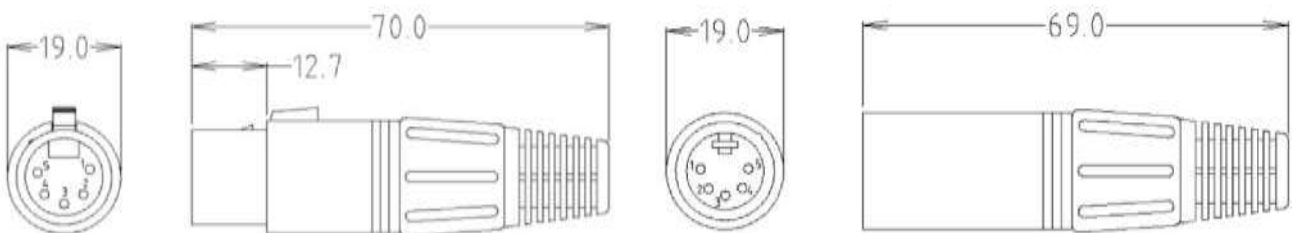

RS6165 - 5 PIN FEMALE XLR PLUG 5APF/M

RS6166 - 5 PIN FEMALE XLR PLUG BLACK 5APF/BM

RS6180 - 7 PIN FEMALE XLR PLUG 7APF/M

rspro.com

RS6130 - 3 PIN MALE XLR PLUG 3APM/M
RS6131 - 3 PIN MALE XLR PLUG BLACK 3APM/BM

RS6155 - 4 PIN MALE XLR PLUG 4APM/M
RS6156 - 4 PIN MALE XLR PLUG BLACK 4APM/BM

RS6160 - 5 PIN MALE XLR PLUG 5APM/M
RS6161 - 5 PIN MALE XLR PLUG BLACK 5APM/BM

RS6180 - 7 PIN FEMALE XLR PLUG 7APF/M

APF

TYPICAL DIMENSIONS