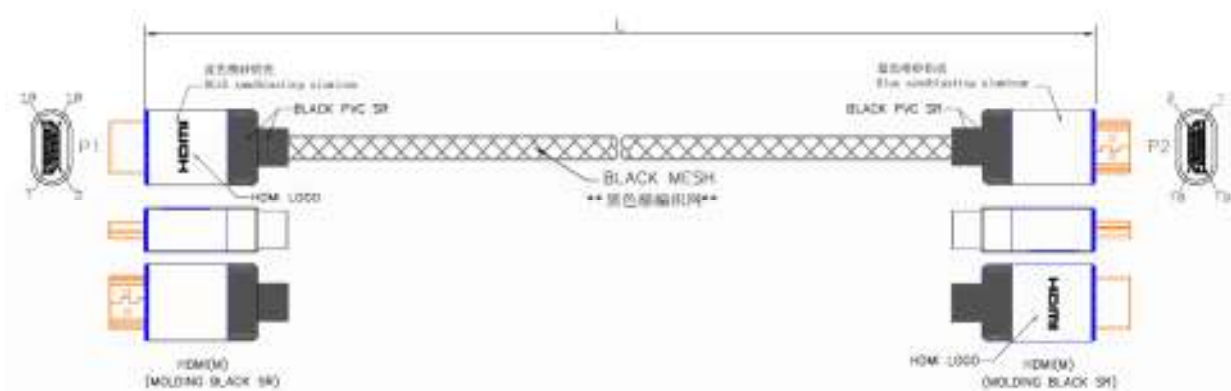

## RS PRO 3mtr HDMI M-M 8K High Speed with Ethernet Cable – Black with Blue Connectors

Stock number: 195-4895

EN

The RSPRO 3 metre male to male 8K HDMI cable which has a black PVC jack with mesh and an outer diameter of 7.3mm. The connectors have a gold flash covering to prevent corrosion.

The connector hoods are also made of Aluminium and sandblasted blue and has a strain relief to prevent the jacket splitting around the boot.

HDMI is possibly the most common display connection on the market which can be found on devices ranging from PC's, Bluray players, games consoles and more.

HDMI(M)	1	3	2	4	6	5	7	9	8	10	12	11	14	19	17	13	15	16	18	64
HDMI(M)	1	3	2	4	6	5	7	9	8	10	12	11	14	19	17	13	15	16	18	64
	PAIR		G	PAIR		G	PAIR		G	PAIR		G	PAIR		G	4C				SHELL

- CABLE: 28AWG(1/0.32BC),UL20276,AL+B+D-FOIL,[(#28\*1P+D+FAM)\*5PCS+#28\*4C], BLACK COLOR,OD=7.3±0.2mm,PVC JACKET.
- LENGTH: L.
- CONNECTORS:HDMI(M)\*2PCS(BLACK INSULATOR)(SHELL GOLD PLATED).
- MOLD: MOLDING TYPE.
- CONTACTS:
- Test machine test condition.
  - A.100% OPEN,SHORT&INTERMITANCE TEST.
  - B.CONDUCTOR RESISTANCE: 2ohms MAX:
  - C.INSULATION RESISTANCE:10MΩ Min/,10ms:
- ALL MUST BE MEET ON ROHS COMPLIANT.