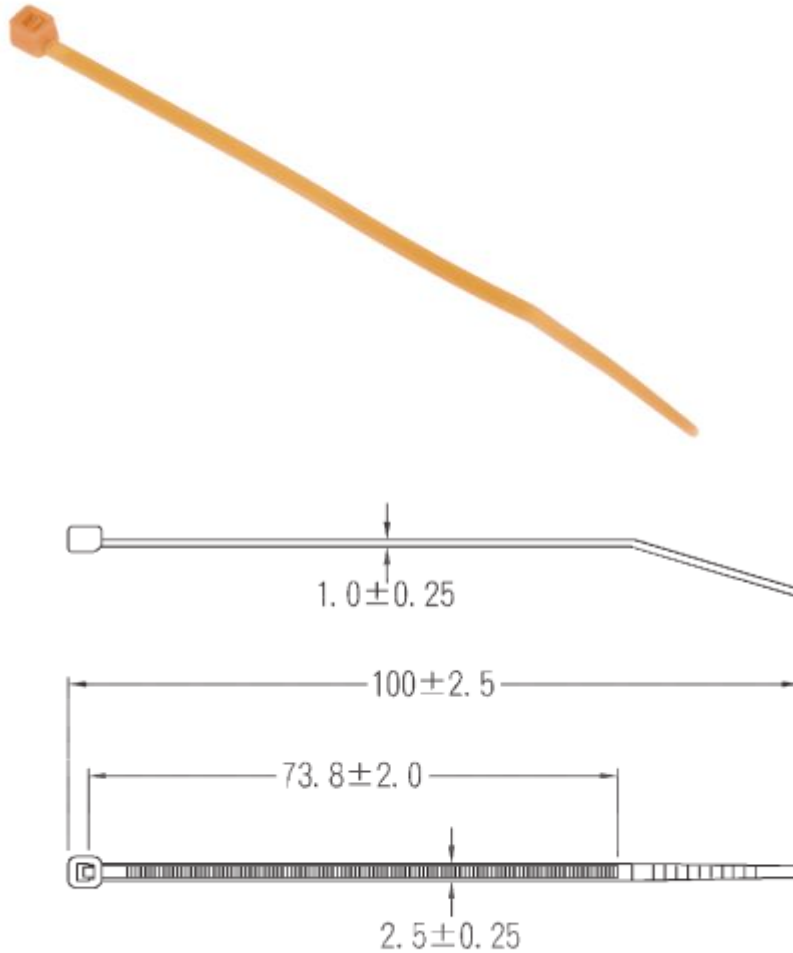

Part Number	Colour	Length (mm)	Width (mm)	Max bundle dia. (mm)	Tensile strength (N)	Pack Quantity	Operating Temperature range
233-207	Red	100	2.5	22	78.4	100	-50 to +85 °C
233-203	Blue	100	2.5	22	78.4	100	-50 to +85 °C
233-229	Yellow	100	2.5	22	78.4	100	-50 to +85 °C
233-225	Green	100	2.5	22	78.4	100	-50 to +85 °C
233-235	Orange	100	2.5	22	78.4	100	-50 to +85 °C
233-231	Red	165	2.5	43	78.4	100	-50 to +85 °C
233-241	Blue	165	2.5	43	78.4	100	-50 to +85 °C
233-269	Yellow	165	2.5	43	78.4	100	-50 to +85 °C
233-275	Green	165	2.5	43	78.4	100	-50 to +85 °C
233-281	Orange	165	2.5	43	78.4	100	-50 to +85 °C
233-297	Red	203	2.5	55	78.4	100	-50 to +85 °C
233-304	Blue	203	2.5	55	78.4	100	-50 to +85 °C
233-310	Yellow	203	2.5	55	78.4	100	-50 to +85 °C
233-354	Green	203	2.5	55	78.4	100	-50 to +85 °C
233-386	Orange	203	2.5	55	78.4	100	-50 to +85 °C