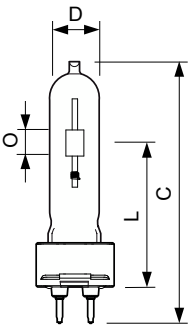

Product data

General Information	
Cap-Base	G12 [G12]
Operating Position	UNIVERSAL [Any or Universal (U)]
Flux measurement reference	Sphere
Life to 50% Failures (Nom)	12,000 hour(s)

Light Technical	
Color Code	830 [CCT of 3000K]
Luminous Flux	6,200 lm
Color Designation	Warm White (WW)
Chromaticity Coordinate X (Nom)	0.434
Chromaticity Coordinate Y (Nom)	0.398
Correlated Color Temperature (Nom)	3000 K

MASTERC colour CDM-T

Mechanical and Housing

Bulb Finish	Clear
Bulb Shape	T19 [T 19mm]

Approval and Application

Energy Efficiency Class	G
Mercury (Hg) Content (Max)	4.6 mg
Mercury (Hg) Content (Nom)	4.6 mg
Energy Consumption kWh/1000 h	74 kWh
EPREL Registration Number	473328

Product Data

Order product name	MASTERC CDM-T 70W/830 G12 1CT/12
--------------------	----------------------------------

Full product name	MASTERC CDM-T 70W/830 G12 1CT/12
Full product code	871150019699615
Order code	928082305125
Material Nr. (12NC)	928082305125
Numerator - Quantity Per Pack	1
EAN/UPC - Product/Case	8711500196996
Numerator - Packs per outer box	12
EAN/UPC - Case	8711500197009

Dimensional drawing

Product	D (max)	D	O	L (min)	L (max)	L	C (max)
MASTERC CDM-T 70W/830 G12 1CT/12	20 mm	0.75 inch	7 mm	55 mm	57 mm	56 mm	103 mm

Photometric data

Light Distribution Diagram - MASTERC CDM-T 70W/830 G12 1CT/12