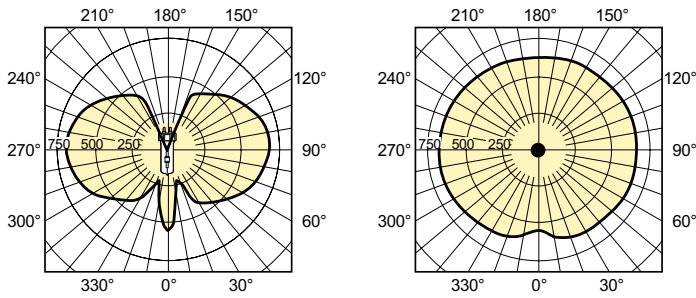

Product data

General Information	
Cap-Base	G12 [G12]
Operating Position	UNIVERSAL [Any or Universal (U)]
Flux measurement reference	Sphere
Life to 50% Failures (Nom)	12,000 hour(s)

Light Technical	
Color Code	830 [CCT of 3000K]
Luminous Flux	6,200 lm
Color Designation	Warm White (WW)
Chromaticity Coordinate X (Nom)	0.434
Chromaticity Coordinate Y (Nom)	0.398
Correlated Color Temperature (Nom)	3000 K

Luminous Efficacy (rated) (Nom)	85 lm/W
Color rendering index (CRI)	84
Arc Length O (Nom)	7 mm

Operating and Electrical	
Power Consumption	73.2 W
Voltage (Nom)	88 V
Voltage (Nom)	88 V

Controls and Dimming	
Dimmable	No

MASTERC colour CDM-T

Mechanical and Housing

Bulb Finish	Clear
Bulb Shape	T19 [T 19mm]

Approval and Application

Energy Efficiency Class	G
Mercury (Hg) Content (Max)	4.6 mg
Mercury (Hg) Content (Nom)	4.6 mg
Energy Consumption kWh/1000 h	74 kWh
EPREL Registration Number	473328

Dimensional drawing

Product	D (max)	D	O	L (min)	L (max)	L	C (max)
MASTERC CDM-T 70W/830 G12 1CT/12	20 mm	0.75 inch	7 mm	55 mm	57 mm	56 mm	103 mm

Photometric data

Light Distribution Diagram - MASTERC CDM-T 70W/830 G12 1CT/12