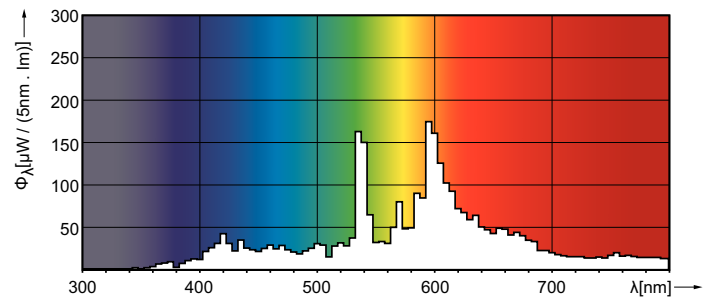

Photometric data

Light Distribution Diagram - MASTERC CDM-T 70W/830 G12 1CT/12

Spectral Power Distribution Colour - MASTERC CDM-T 70W/830 G12 1CT/12