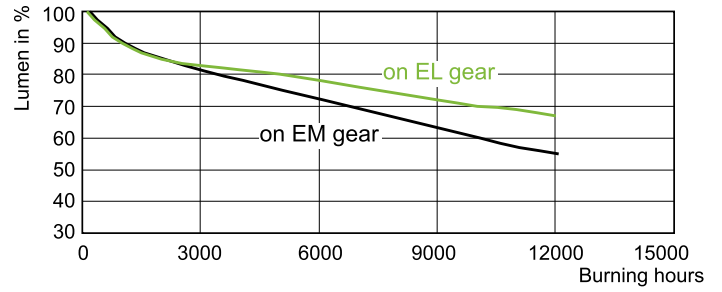

MASTERC colour CDM-T

Lifetime

Life Expectancy Diagram - MASTERC CDM-T 70W/830 G12 1CT/12

Lumen Maintenance Diagram - MASTERC CDM-T 70W/830 G12 1CT/12