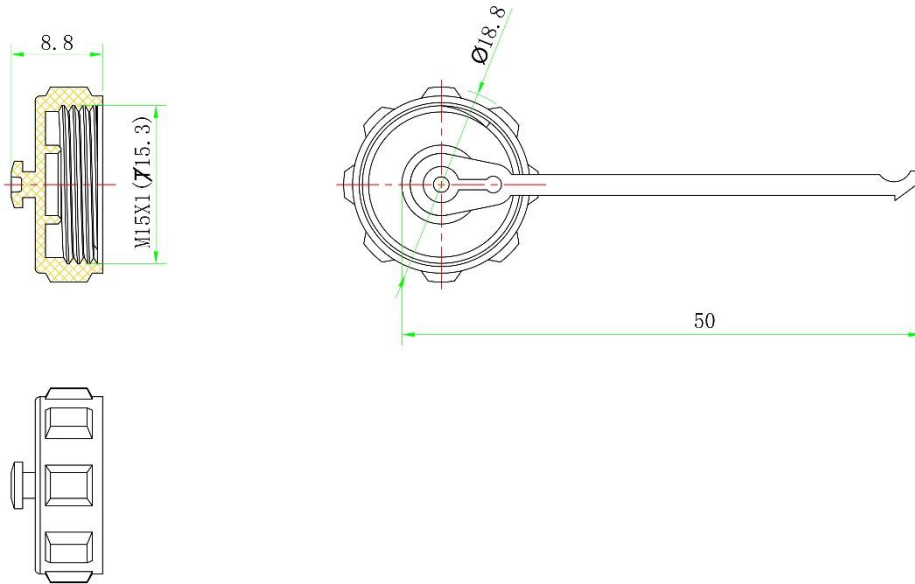

Datasheet

CAP for RS PRO SP1311 & SP1312 Connectors

Product Details

The RS Pro SP13 series is a range of small but robust waterproof connectors, which are sealed to IP68. Threaded coupling ensures a secure connection, even in extremely harsh environments.

Versions are available for in-line cable to cable and for cable to panel connections. Plugs and receptacles are available with either male pins or female sockets. These products are especially suited for use in indoor or outdoor applications where space is at a premium.

Features and Benefits

- Cap for RS Pro SP1311 & SP1312 ranges
- Threaded Coupling
- IP68

Dimensional line drawings

Quality Standards