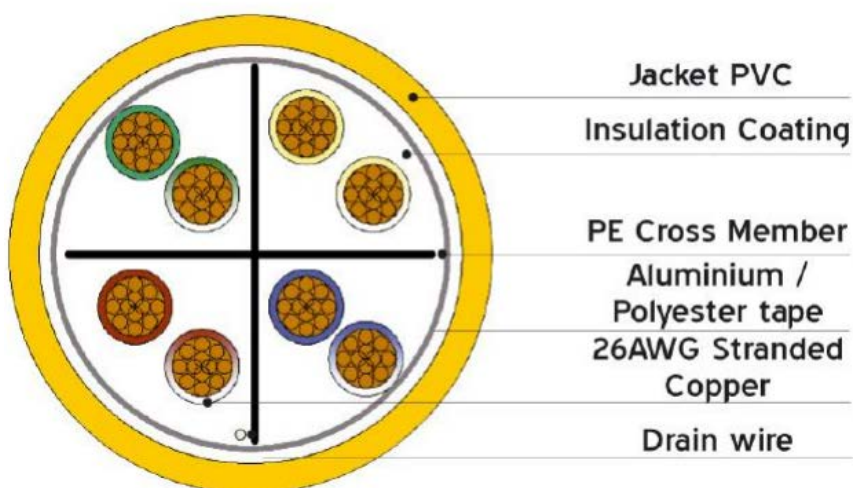

General Specifications

Conductor Strand Type	Stranded
Terminated/Unterminated	Terminated
Connector Type	Male RJ45/ Male RJ45
Shield Type	F/UTP
Outer Sheath Material	PVC
Sheath Colour	Red
Conductor Material	Bare Copper
Insulator Material	Polyolefin
Tape Coverage	125
Application	Running from the internet source, like a router, to the intended target. It has a twister pair build and will excel in both home and workplace environments, Class D/category 5e standards compliant

Mechanical Specifications

Length	1m
Outer Diameter	6.0 +/-0.20
Sheath Thickness	0.5mm
Insulator Diameter	0.97mm +/-0.05
American Wire Gauge	26

Approvals

Compliance/Certifications	2011/65/EU and 2015/863
Standards Met	ISO/IEC 11801:2002, ANSI/EIA/TIA 568B.2:2002, RoHS, REACH.

Technical Drawing:

RS Pro Stock Number	Colour	Length	Shield Type	Material
557234	Grey	0.5 m	FTP	PVC
556724	Grey	1 m	FTP	PVC
556720	Grey	2 m	FTP	PVC
557240	Grey	3 m	FTP	PVC
557391	Grey	5 m	FTP	PVC
556730	Grey	10 m	FTP	PVC
6572090	Grey	0.5 m	UTP	PVC
557032	Grey	1 m	UTP	PVC
556657	Grey	2 m	UTP	PVC
556667	Grey	3 m	UTP	PVC
556310	Grey	5 m	UTP	PVC
557452	Grey	10 m	UTP	PVC