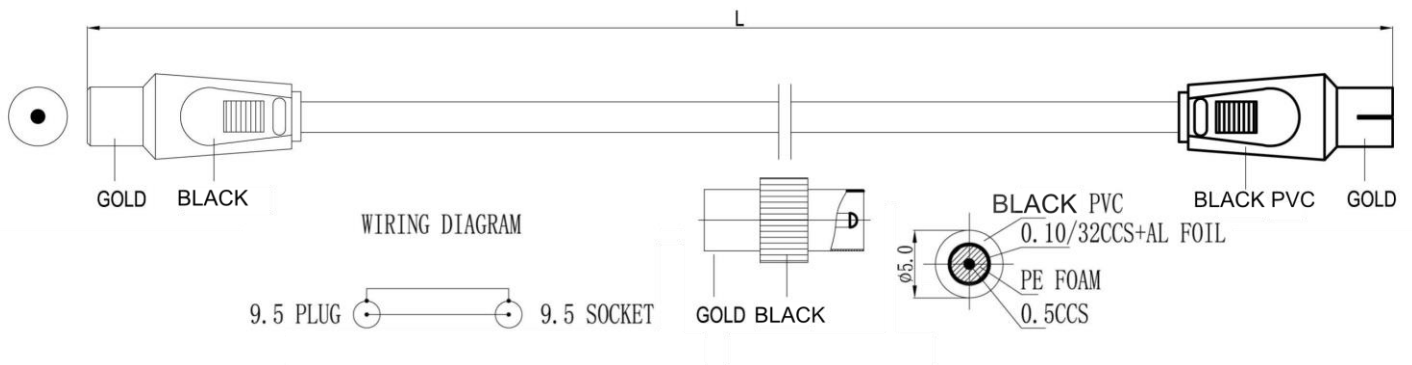

Datasheet

RS PRO 10m Black TV Extension Cable with Male Cable with Coupler

Stock number: 2369062

EN

The RS Pro range of TV cables are constructed of coax cable with female to female connectors, they also come supplied with a male to male coupler, all contacts are Gold flashed for a high quality finish and anti-corrosive properties.