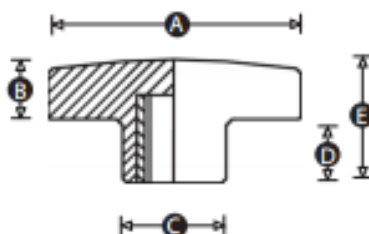

Datasheet

Stock No: 702-7715

RS Pro Thermoplastic Knob, M8 x 12

Material

High impact resistant thermoplastic

Standard colour

Black

Finish

Matt

Female insert material

Steel or stainless steel

Part No.	A	B	C	D	E	Thread size	Material	Insert material
7027715	38	11	16	12	23	M8	Polypropylene	Steel
7027718	50	11	20	15	26	M8	Polypropylene	Steel
7027740	50	11	20	15	26	M8	Polypropylene	Stainless steel
7027759	50	11	20	15	26	M10	Polypropylene	Stainless steel
7027712	60	14	24	15	29	M10	Polypropylene	Steel
7027721	60	14	24	15	29	M12	Polypropylene	Steel
7027752	60	14	24	15	29	M12	Polypropylene	Stainless steel