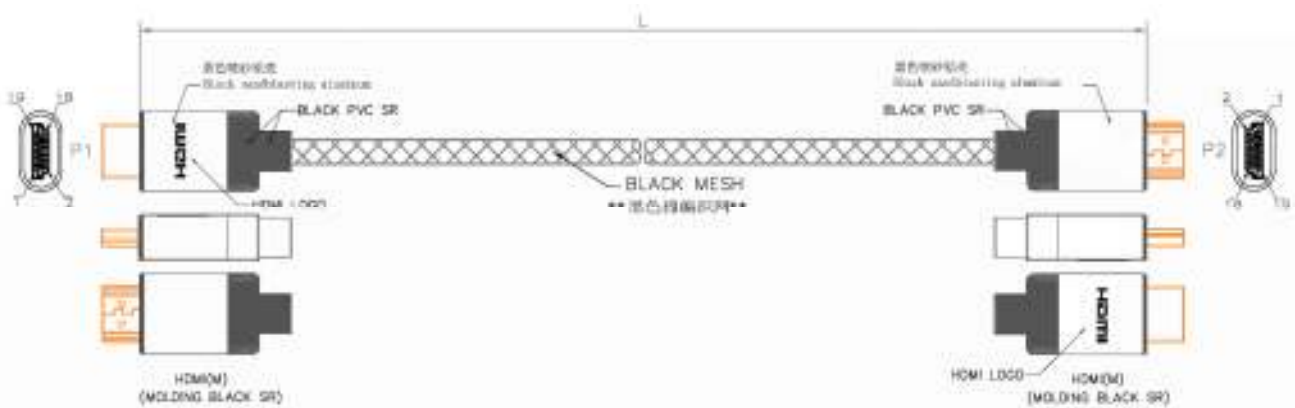

Datasheet

RS PRO 3mtr HDMI M-M 8K High Speed with Ethernet Cable – Black with Black Connectors

Stock number: 195-4897

EN

The RSPRO 3 metre male to male 8K HDMI cable which has a black PVC jack with mesh and an outer diameter of 7.3mm. The connectors have a gold flash covering to prevent corrosion.

The connector hoods are also made of Aluminium and sandblasted black and has a strain relief to prevent the jacket splitting around the boot.

HDMI is possibly the most common display connection on the market which can be found on devices ranging from PC's, Bluray players, games consoles and more.

HDMI(M)	1	3	2	4	6	5	7	9	8	10	12	11	14	19	17	13	15	16	18	64
HDMI(M)	1 3 PAIR		2 G	4 6 PAIR		5 G	7 9 PAIR		8 G	10 12 PAIR		11 G	14 19 PAIR		17 G	13 15 16 18 4C				64 SHELL

- CABLE: 28AWG(1/0.32BC),UL20276,AL+B+D-FOIL,[(#28*1P+D+FAM)*5PCS+#28*4C], BLACK COLOR,OD=7.3±0.2mm,PVC JACKET.
- LENGTH: L.
- CONNECTORS: HDMI(M)*2PCS(BLACK INSULATOR)(SHELL GOLD PLATED).
- MOLD: MOLDING TYPE.
- CONTACTS:
- Test machine test condition.
 - A.100% OPEN,SHORT&INTERMITANCE TEST.
 - B.CONDUCTOR RESISTANCE: 2ohms MAX:
 - C.INSULATION RESISTANCE: 10MΩ Min/,10ms:
- ALL MUST BE MEET ON ROHS COMPLIANT.