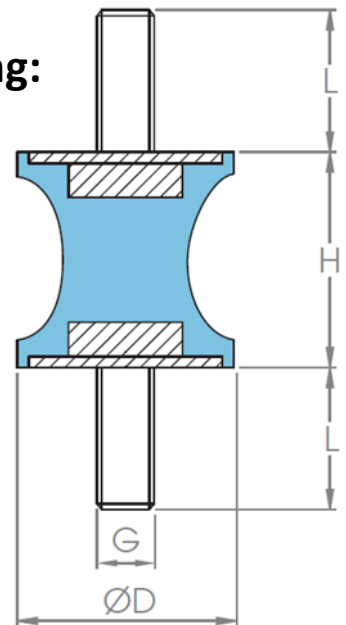

ENGLISH

Datasheet

Stock No: 126-4279

RS Pro Shear & Compression Mounts

Line Drawing:

Product Details

Applications:

Vibrating equipment & Compactors
Suspension of electronic equipment
Small static Electric Motors and Generators

Description

Stud Mount Waisted Mount (M/M) 38x38 M10x25 60 ShA NR

Range Table:

Part Number	G X L (mm)	45 ShA	
RS Stock No	Bolt Size	Compression	Shear
126-5939	M4x10	5.6	1.5
126-4273	M4x10	1.5	0.36
126-4274	M6 x 18	9	2.1
126-4275	M6 x 15	14	3.4
126-4276	M6 x 18	14	3.4
126-4277	M6 x 20	12	3
126-4278	M8 x 20	13	3
126-4279	M10 x 25	23	5.6
126-4280	M8 x 23	13	3
126-4281	M10 x 28	58	14