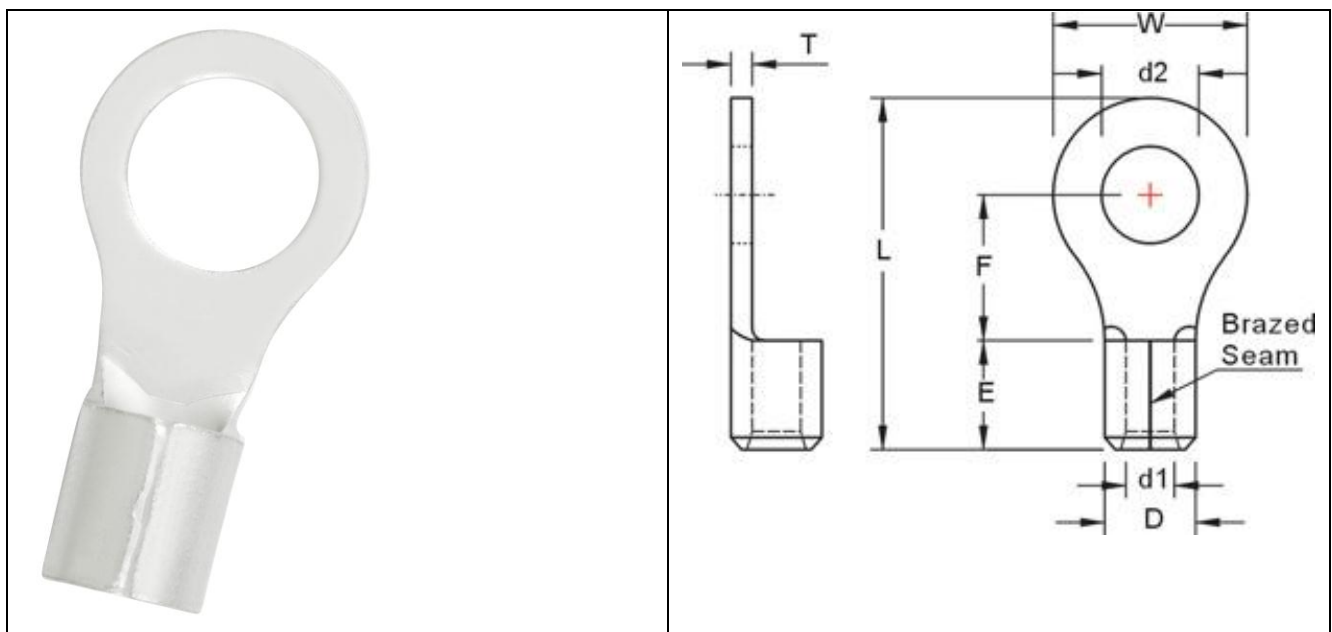

Datasheet

RS PRO NON-INSULATED RING TERMINALS

Stock number: 178-8630

MAXIMUM ELECTRIC CURRENT:

A.W.G.	6
AMP.	95

TERMINAL MATERIAL: COPPER
SURFACE TREATMENT: TIN PLATED

WIRE RANGE A.W.G. mm ²	ITEM NO. BRAZED SEAM	STUD SIZE		DIMENSION inch(mm)						
		2 x d2	W	F	L	E	D	d1	T	
6 A.W.G.	☐ 178-8630	3/8	0.413	0.63	0.559	1.28	0.413	0.354	0.228	0.059
14 mm ²			10.5	16	14.2	32.5	10.5	9.000	5.8	1.5