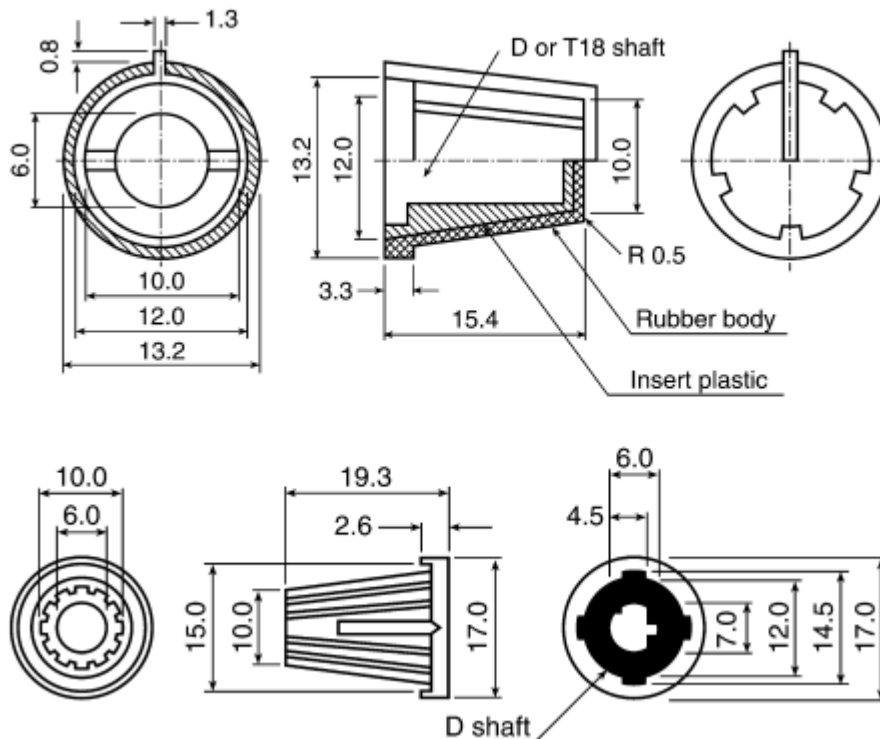

# RS Black 17mm Potentiometer Knob with a Yellow Indicator, 6mm Shaft

RS Stock [467-6033](#)

Dimensions: mm

## Specifications

Body Colour: Black

Indicator Colour: Yellow

Knob Diameter: 17mm

Knob Height: 19.5mm

Knob Type: Push On Knob

Shaft Size: 6.4mm