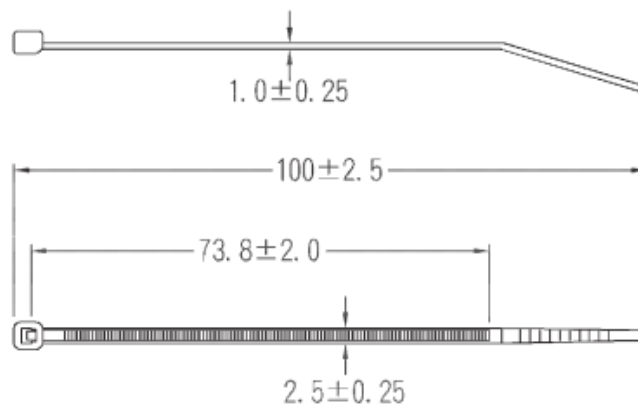

## Mechanical Specifications

<b>Length</b>	100mm
<b>Width</b>	2.5mm
<b>Tensile Strength</b>	78.4N
<b>Maximum Bundle Strength</b>	22mm

## Approvals

<b>Standards Met</b>	UL94V-2
----------------------	---------

Part Number	Colour	Length (mm)	Width (mm)	Max bundle dia. (mm)	Tensile strength (N)	Pack Quantity	Operating Temperature range
233-207	Red	100	2.5	22	78.4	100	-50 to +85 °C
233-203	Blue	100	2.5	22	78.4	100	-50 to +85 °C
233-229	Yellow	100	2.5	22	78.4	100	-50 to +85 °C
233-225	Green	100	2.5	22	78.4	100	-50 to +85 °C
233-235	Orange	100	2.5	22	78.4	100	-50 to +85 °C
233-231	Red	165	2.5	43	78.4	100	-50 to +85 °C
233-241	Blue	165	2.5	43	78.4	100	-50 to +85 °C
233-269	Yellow	165	2.5	43	78.4	100	-50 to +85 °C
233-275	Green	165	2.5	43	78.4	100	-50 to +85 °C
233-281	Orange	165	2.5	43	78.4	100	-50 to +85 °C
233-297	Red	203	2.5	55	78.4	100	-50 to +85 °C
233-304	Blue	203	2.5	55	78.4	100	-50 to +85 °C
233-310	Yellow	203	2.5	55	78.4	100	-50 to +85 °C
233-354	Green	203	2.5	55	78.4	100	-50 to +85 °C
233-386	Orange	203	2.5	55	78.4	100	-50 to +85 °C