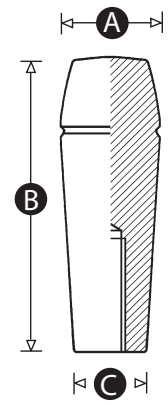

**DataSheet**  
**Female Duroplast Handle**

**Material**

Duroplast

**Standard Colour**

Black

**Finish**

Gloss

**Female Thread**

Moulded

Part No.	A	B	C	Thread size
686244	20	60	14	M6
686250	24	80	18	M8
686266	28	95	20	M8