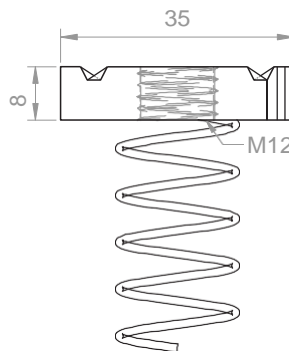

Datasheet

**Long Spring Channel Nuts
Bright Zinc Plated**

RS Stock No **1766962**

Size **M12**

Channel nuts are commonly used for fitting brackets to channel/Strut, and are the ideal fixing for drops of threaded rod.

Please view our full range listing below

RS Stock No Size (mm)

1766940	M6
1766937	M8
1766934	M10
1766962	M12