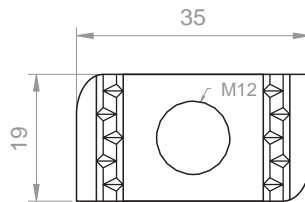

Datasheet

**Long Spring Channel Nuts
Bright Zinc Plated**

RS Stock No **1766962**

Size **M12**

Channel nuts are commonly used for fitting brackets to channel/Strut, and are the ideal fixing for drops of threaded rod.

Please view our full range listing below

RS Stock No Size (mm)

1766940	M6
1766937	M8
1766934	M10
1766962	M12