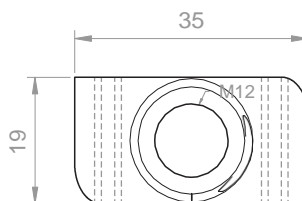

Datasheet

**Long Spring Channel Nuts
Bright Zinc Plated**

RS Stock No **1766962**

Size **M12**

Channel nuts are commonly used for fitting brackets to channel/Strut, and are the ideal fixing for drops of threaded rod.

Please view our full range listing below

RS Stock No Size (mm)

1766940	M6
1766937	M8
1766934	M10
1766962	M12