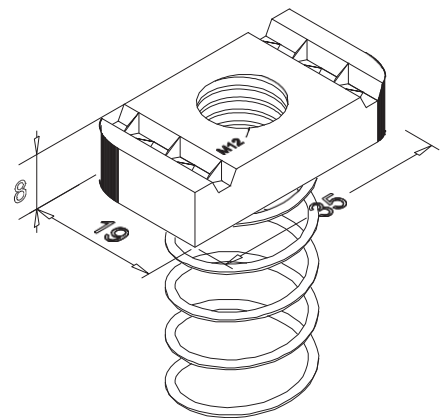

Datasheet

**Long Spring Channel Nuts
Bright Zinc Plated**

RS Stock No **1766962**

Size **M12**

Channel nuts are commonly used for fitting brackets to channel/Strut, and are the ideal fixing for drops of threaded rod.

Please view our full range listing below

RS Stock No Size (mm)

1766940	M6
1766937	M8
1766934	M10
1766962	M12