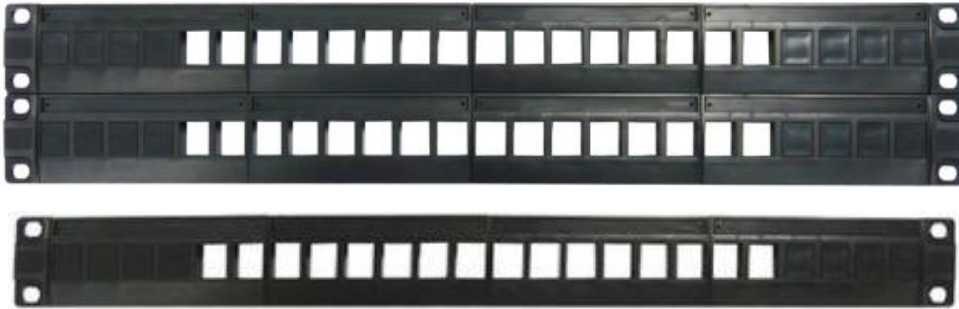

Datasheet

RS 16 port RJ Patch Panel 19in Black

RS Stock number 791-8510

Dimensions: (mm)

Specification

- Front Panel: Fireproof ABS UL-94V-0
- Panel: Metal (SPCC)
- KSR (Fireproof ABS UL-94V-0)
- Operation Temperature: -40°C ~ +70°C