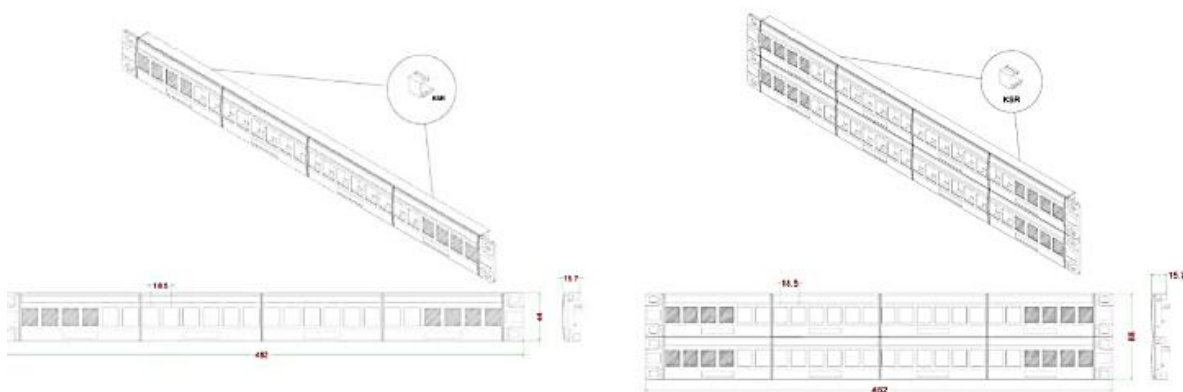

Datasheet

RS 16 port RJ Patch Panel 19in Black

RS Stock number 791-8510

Dimensions: (mm)

Specification

- Front Panel: Fireproof ABS UL-94V-0
- Panel: Metal (SPCC)
- KSR (Fireproof ABS UL-94V-0)
- Operation Temperature: -40°C ~ +70°C