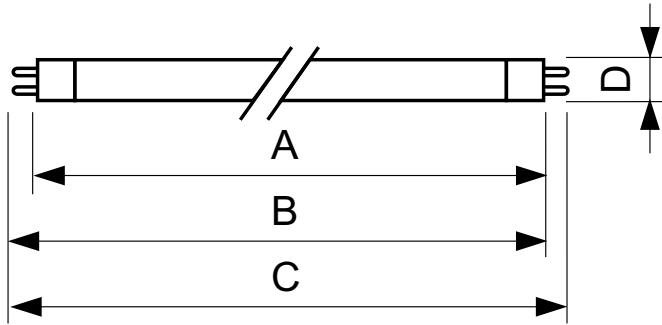

Product data

General Information		Controls and Dimming	
Cap-Base	G5 [G5]	Dimmable	No
Nominal lifetime	15,000 hour(s)		
Light Technical		Mechanical and Housing	
Color Code	840 [CCT of 4000K]	Bulb Shape	T5 [16 mm (T5)]
Luminous Flux	1,350 lm		
Color Designation	Cool White (CW)	Approval and Application	
Correlated Color Temperature (Nom)	4000 K	Mercury (Hg) Content (Nom)	2.0 mg
Luminous Efficacy (rated) (Nom)	88 lm/W	Energy Consumption kWh/1000 h	15 kWh
Color rendering index (CRI)	82		
Operating and Electrical		Product Data	
Power Consumption	14.3 W	Order product name	TL5 Essential 14W/840 1SL/40
Lamp Current (Nom)	0.170 A	Full product name	TL5 Essential 14W/840 1SL/40
		Full product code	871150057033855
		Order code	927925984058
		Material Nr. (12NC)	927925984058

Product	D (max)	A (max)	B (max)	B (min)	C (max)
TL5 Essential 14W/840 1SL/40	17.0 mm	549.0 mm	556.1 mm	553.7 mm	563.2 mm

Photometric data

Spectral Power Distribution Colour - TL5 Essential 14W/840 1SL/40