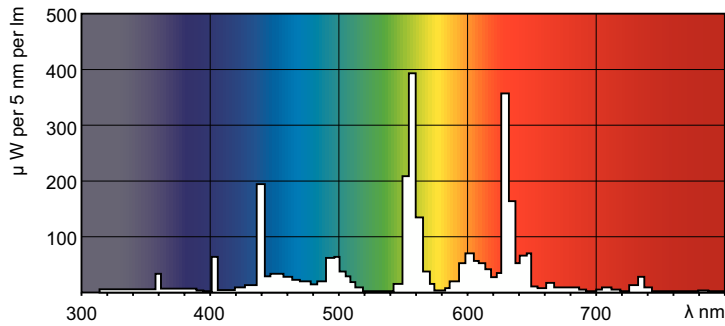

Product data

General Information		Controls and Dimming	
Cap-Base	G5 [G5]	Dimmable	No
Nominal lifetime	15,000 hour(s)		
Light Technical		Mechanical and Housing	
Color Code	840 [CCT of 4000K]	Bulb Shape	T5 [16 mm (T5)]
Luminous Flux	1,350 lm		
Color Designation	Cool White (CW)	Approval and Application	
Correlated Color Temperature (Nom)	4000 K	Mercury (Hg) Content (Nom)	2.0 mg
Luminous Efficacy (rated) (Nom)	88 lm/W	Energy Consumption kWh/1000 h	15 kWh
Color rendering index (CRI)	82		
Operating and Electrical		Product Data	
Power Consumption	14.3 W	Order product name	TL5 Essential 14W/840 1SL/40
Lamp Current (Nom)	0.170 A	Full product name	TL5 Essential 14W/840 1SL/40
		Full product code	871150057033855
		Order code	927925984058
		Material Nr. (12NC)	927925984058

Product	D (max)	A (max)	B (max)	B (min)	C (max)
TL5 Essential 14W/840 1SL/40	17.0 mm	549.0 mm	556.1 mm	553.7 mm	563.2 mm

Photometric data

Spectral Power Distribution Colour - TL5 Essential 14W/840 1SL/40