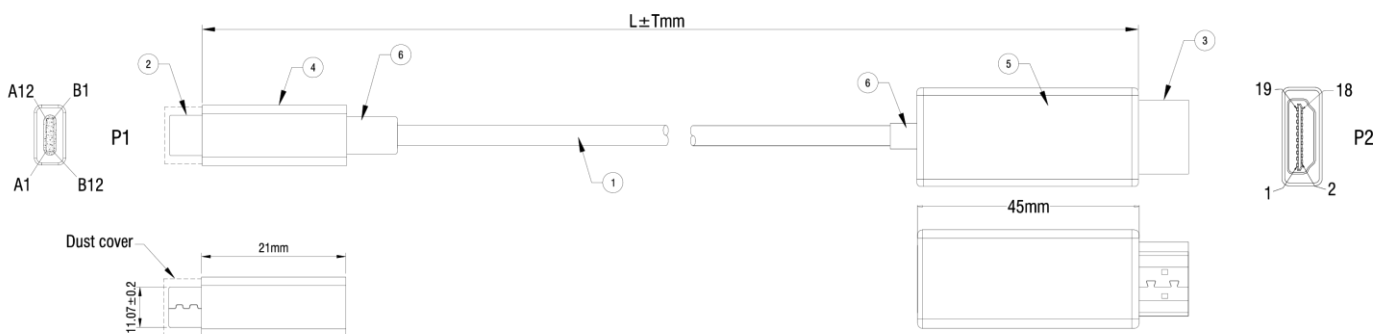

Datasheet

RS PRO 2mtr USB Type C M – HDMI M Black Cable 4K

Stock number: 192-4697

EN

The RS PRO 2 metre USB type C male to HDMI male cable has a black TPE jacket. The cable flex has copper wire conductors and drain wire, with an aluminium braid, foil shielding and has an outer diameter of 4.8mm. This cable is capable of 4k@60Hz.

The connectors are gold flashed and have a strain relief to help avoid the cable splitting around the edge of the boot.

6	BLACK 45P PVC
5	HDMI MALE SHELL(BLACK ABS)
4	USB Type-C MALE SHELL(BLACK ABS)
3	HDMI 19P MALE(Black Insulator,Gold Plated)+PCB'A
2	USB Type-C MALE(White Insulato,Gold Plated)
1	NON-UL,(32#*1P+D+AL/MY)*5+32#*4C+24#*2C+AL+B OD=4.8mm,BLACK TPE JACKET.