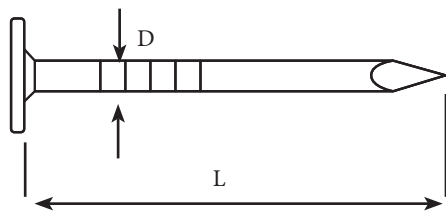

ENGLISH

Datasheet

Galvanised Clout Nail 500g

Galvanised heavy duty for external use.
Has a larger head than a standard nail.
Also known as felt nail. Often used for roofing.

Please view our full range listing below

RS Stock No	Size L x D (mm)	Approx Pack Count
1701636	25 x 2.65	407
1701637	30 x 2.65	330
1701638	40 x 2.65	285
1701639	40 x 3.35	175
1701640	50 x 2.65	215
1701641	50 x 3.35	145
1701642	65 x 3.75	90
1701643	75 x 3.75	75