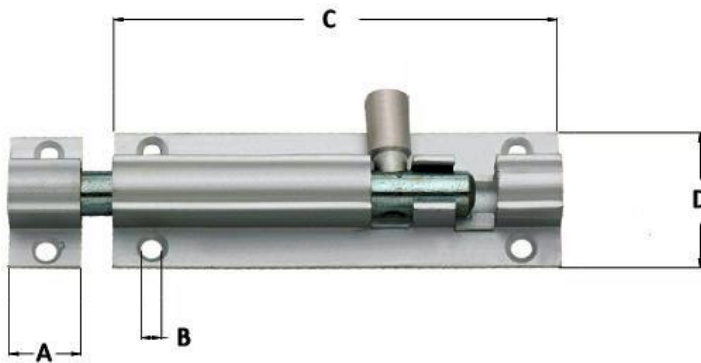

FEATURES

- Made from aluminium
- Easy sliding bolt action
- Quick and easy to fit
- Offers security/privacy
- Can be fitted horizontally, or vertically (pointing up or down)

RS PRO BARREL BOLTS - STRAIGHT

Product Description

Barrel bolts are ideal for adding security to external doors (garages/sheds for example), or increasing privacy for internal doors, such a bathroom or toilet. They are easy to fit, with a simple sliding bolt action, and can be fitted horizontally, or vertically (pointing up or down).

General Specifications

Please view our full range listing below:

RS Stock No	Finish	A (mm)	B (mm)	C (mm)	D (mm)
893 8647	Aluminium	12	3.5	75	25
893 8641	Aluminium	12	3.5	100	25